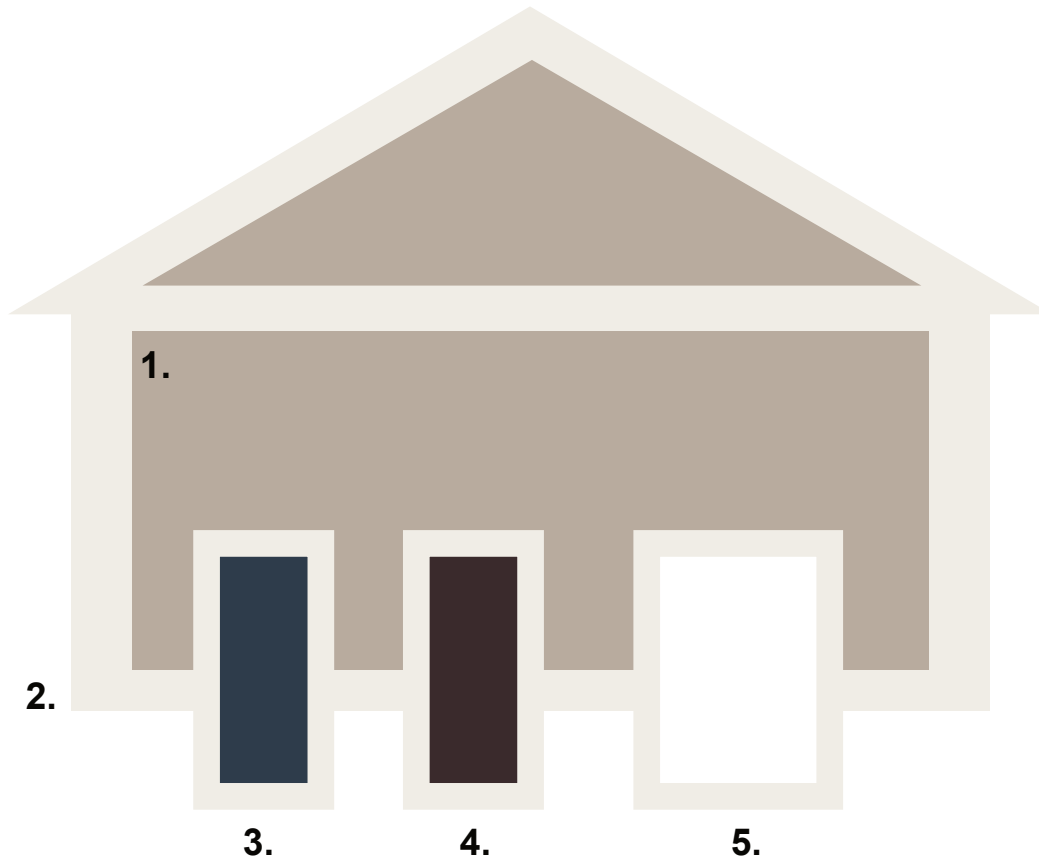

Deerfield Option 4

Sherwin-Williams

House Element	SW Number	SW Name	R	G	B	Color Sample
1. Body	SW 6073	Perfect Greige	183	171	159	
2. Trim	SW 7005	Pure White	237	236	230	
3. Front Door - Optional 1	SW 6244	Naval	47	61	76	
4. Front Door - Optional 2	SW 7630	Raisin	57	43	45	
5. Default Color		White	255	255	255	

BEHR

House Element	BEHR Number	BEHR Name	Color Sample
1. Body	PPU18-13	Perfect Taupe	
2. Trim	780A-1	Sweet Vanilla	
3. Front Door - Optional 1	HDC-FL13-7	Soulful	
4. Front Door - Optional 2	MQ5-5	Limousine Leather	
5. Default Color		White	

Colors shown are only approximate. Variations in equipment, such as printers, monitors, lighting conditions, etc. may cause colors to appear different than the actual colors. Please always refer to the actual paint samples from the manufacturers for the most accurate representation of the paint colors. 2023 Deerfield Community Association Inc.