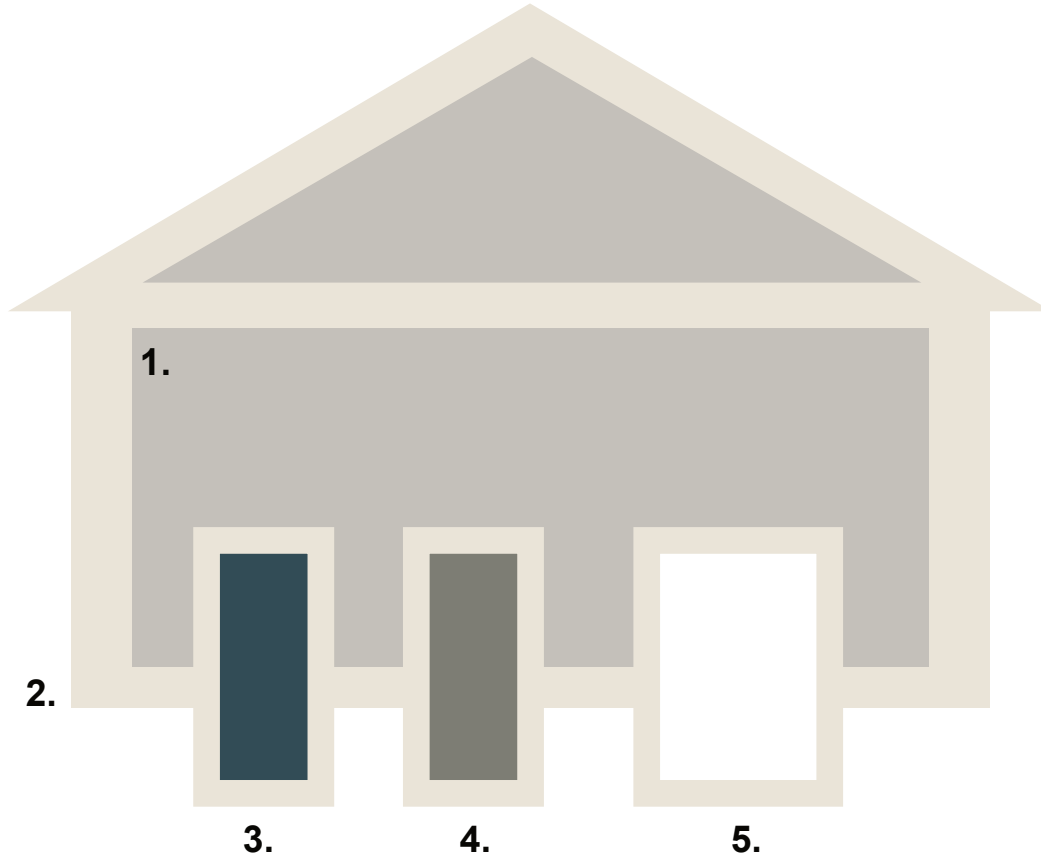

Deerfield Option 27

Sherwin-Williams

House Element	SW Number	SW Name	R	G	B	Color Sample
1. Body	SW 7672	Knitting Needles	195	193	188	
2. Trim	SW 7009	Pearly White	232	227	217	
3. Front Door - Optional 1	SW 7620	Seaworthy	49	77	88	
4. Front Door - Optional 2	SW 7060	Attitude Gray	124	125	117	
5. Default Color		White	255	255	255	

BEHR

House Element	BEHR Number	BEHR Name	Color Sample
1. Body	QE-50	Gull Gray	
2. Trim	N180-1	Barely Brown	
3. Front Door - Optional 1	HDC-CL-28	Nocturne Blue	
4. Front Door - Optional 2	PPU24-21	Greyhound	
5. Default Color		White	

Colors shown are only approximate. Variations in equipment, such as printers, monitors, lighting conditions, etc. may cause colors to appear different than the actual colors. Please always refer to the actual paint samples from the manufacturers for the most accurate representation of the paint colors. 2023 Deerfield Community Association Inc.