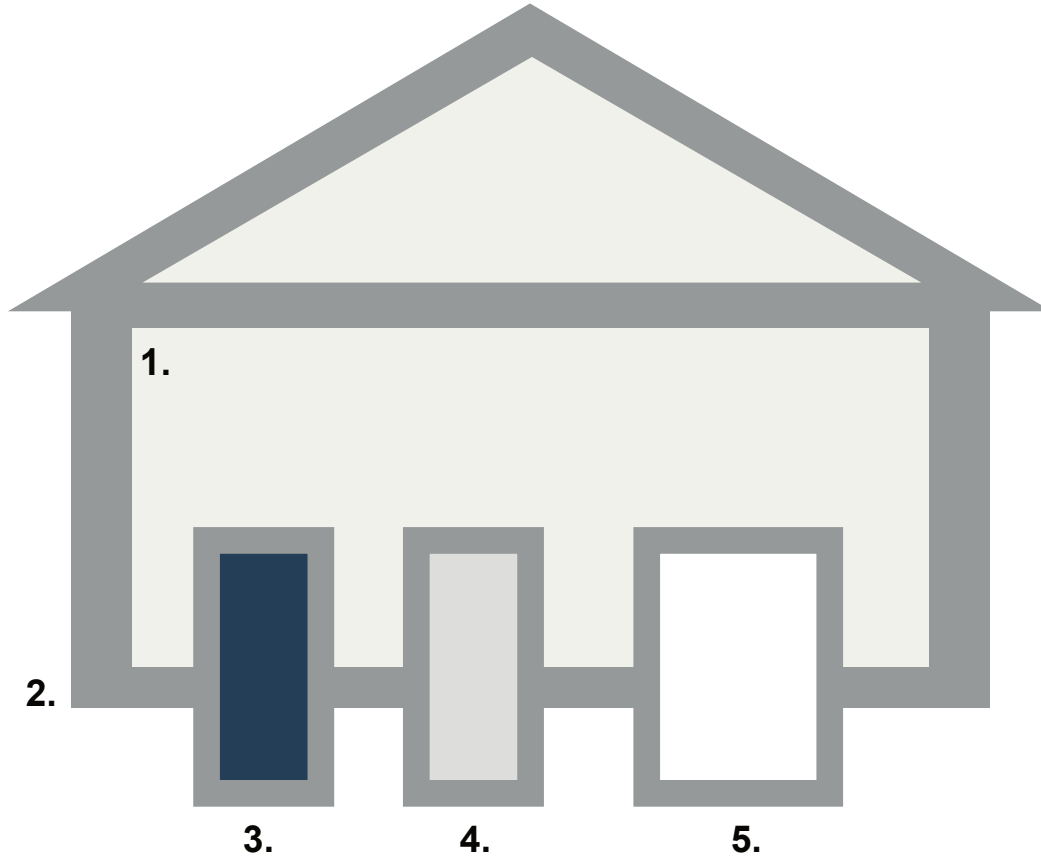

Deerfield Option 33

Sherwin-Williams

House Element	SW Number	SW Name	R	G	B	Color Sample
1. Body	SW 7006	Extra White	238	239	234	
2. Trim	SW 9162	African Gray	147	152	153	
3. Front Door - Optional 1	SW 9177	Salty Dog	35	64	88	
4. Front Door - Optional 2	SW 7070	Site White	220	222	220	
5. Default Color		White	255	255	255	

BEHR

House Element	BEHR Number	BEHR Name	Color Sample
1. Body	780E-1	Billowy Down	
2. Trim	BXC-66	Dusk Blue	
3. Front Door - Optional 1	MQ5-54	Compass Blue	
4. Front Door - Optional 2	720E-1	Reflecting Pool	
5. Default Color		White	

Colors shown are only approximate. Variations in equipment, such as printers, monitors, lighting conditions, etc. may cause colors to appear different than the actual colors. Please always refer to the actual paint samples from the manufacturers for the most accurate representation of the paint colors. 2023 Deerfield Community Association Inc.