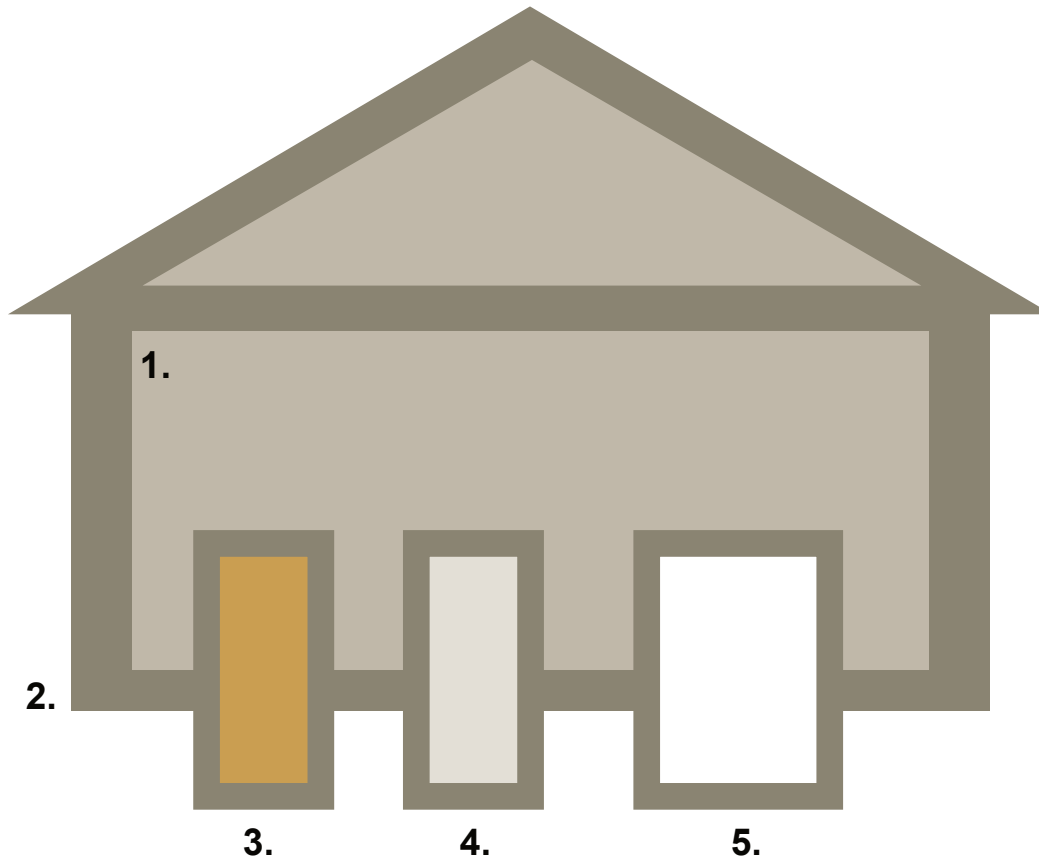

Deerfield Option 28

Sherwin-Williams

House Element	SW Number	SW Name	R	G	B	Color Sample
1. Body	SW 6170	Techno Gray	191	185	170	
2. Trim	SW 6165	Connected Gray	137	132	115	
3. Front Door - Optional 1	SW 6395	Alchemy	201	158	83	
4. Front Door - Optional 2	SW 6168	Moderne White	226	224	215	
5. Default Color		White	255	255	255	

BEHR

House Element	BEHR Number	BEHR Name	Color Sample
1. Body	BXC-19	Historical Ruins	
2. Trim	PPU8-21	Mossy Bank	
3. Front Door - Optional 1	M270-6	Glazed Pears	
4. Front Door - Optional 2	N370-1	Roadster White	
5. Default Color		White	

Colors shown are only approximate. Variations in equipment, such as printers, monitors, lighting conditions, etc. may cause colors to appear different than the actual colors. Please always refer to the actual paint samples from the manufacturers for the most accurate representation of the paint colors. 2023 Deerfield Community Association Inc.