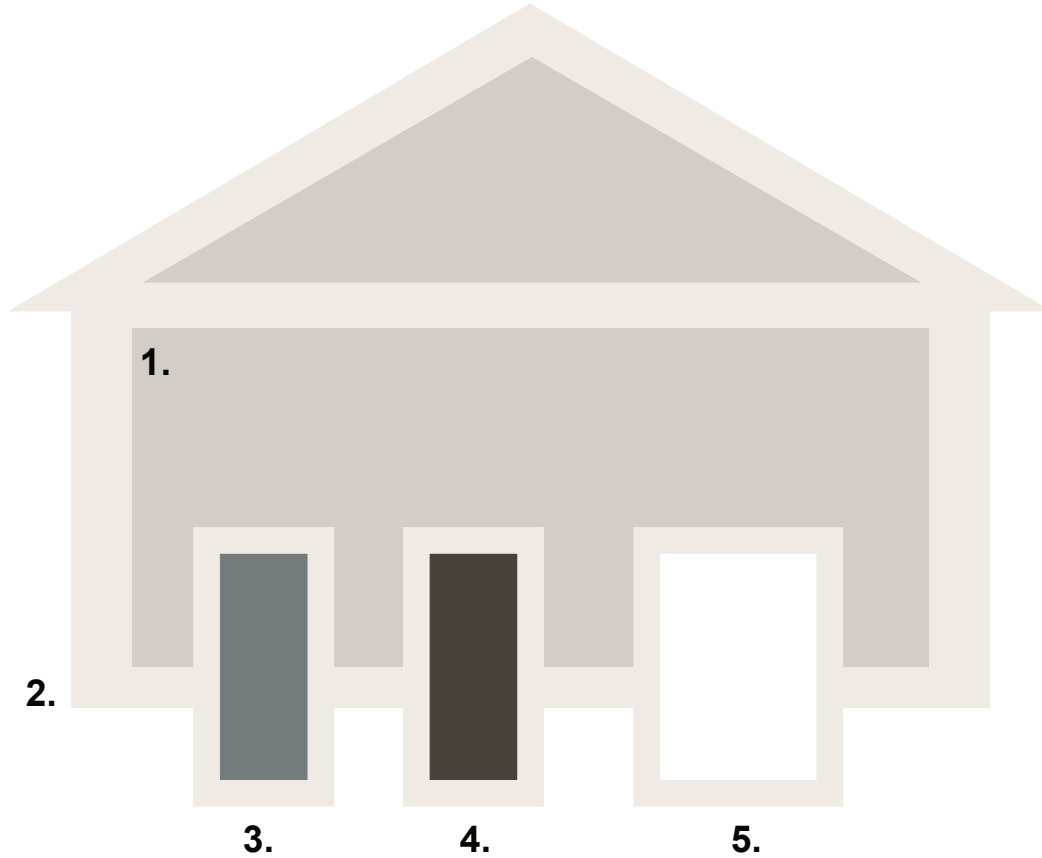

Deerfield Option 9

Sherwin-Williams

House Element	SW Number	SW Name	R	G	B	Color Sample
1. Body	SW 7671	On the Rocks	208	206	200	
2. Trim	SW 7004	Snowbound	237	234	229	
3. Front Door - Optional 1	SW 6235	Foggy Day	114	124	127	
4. Front Door - Optional 2	SW 7675	Sealskin	72	66	60	
5. Default Color		White	255	255	255	

BEHR

House Element	BEHR Number	BEHR Name	Color Sample
1. Body	QW-49	Mexican Silver	
2. Trim	750A-1	Chalk	
3. Front Door - Optional 1	720F-5	Hidden Peak	
4. Front Door - Optional 2	UL140-1	French Roast	
5. Default Color		White	

Colors shown are only approximate. Variations in equipment, such as printers, monitors, lighting conditions, etc. may cause colors to appear different than the actual colors. Please always refer to the actual paint samples from the manufacturers for the most accurate representation of the paint colors. 2023 Deerfield Community Association Inc.