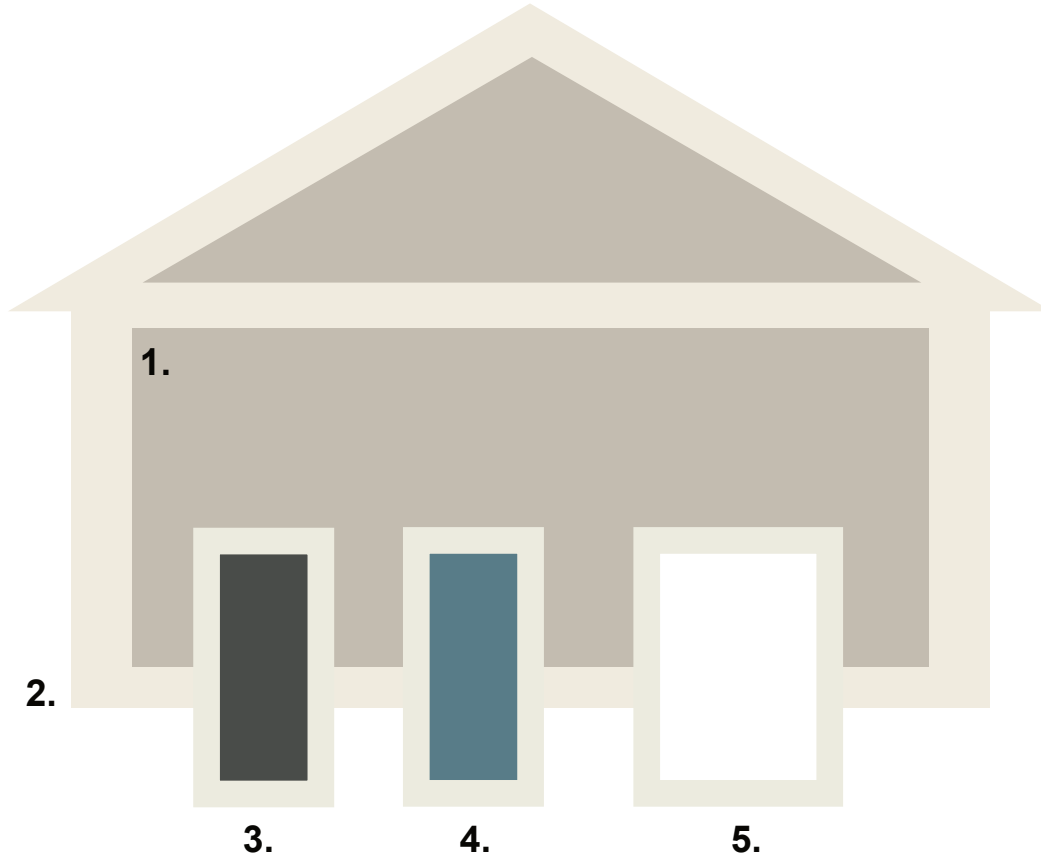

Deerfield Option 1

Sherwin-Williams

House Element	SW Number	SW Name	R	G	B	Color Sample
1. Body	SW 2844	Roycroft Mist Gray	194	189	177	
2. Trim	SW 7008	Alabaster	237	234	224	
3. Front Door - Optional 1	SW 7062	Rock Bottom	72	76	73	
4. Front Door - Optional 2	SW 7614	St. Bart's	87	124	136	
5. Default Color		White	255	255	255	

BEHR

House Element	BEHR Number	BEHR Name	Color Sample
1. Body	QE-57	Warm Ash	
2. Trim	W-F-720	Silver Leaf	
3. Front Door - Optional 1	N450-7	Astronomical	
4. Front Door - Optional 2	PMD-65	Ocean Shadow	
5. Default Color		White	

Colors shown are only approximate. Variations in equipment, such as printers, monitors, lighting conditions, etc. may cause colors to appear different than the actual colors. Please always refer to the actual paint samples from the manufacturers for the most accurate representation of the paint colors. 2023 Deerfield Community Association Inc.