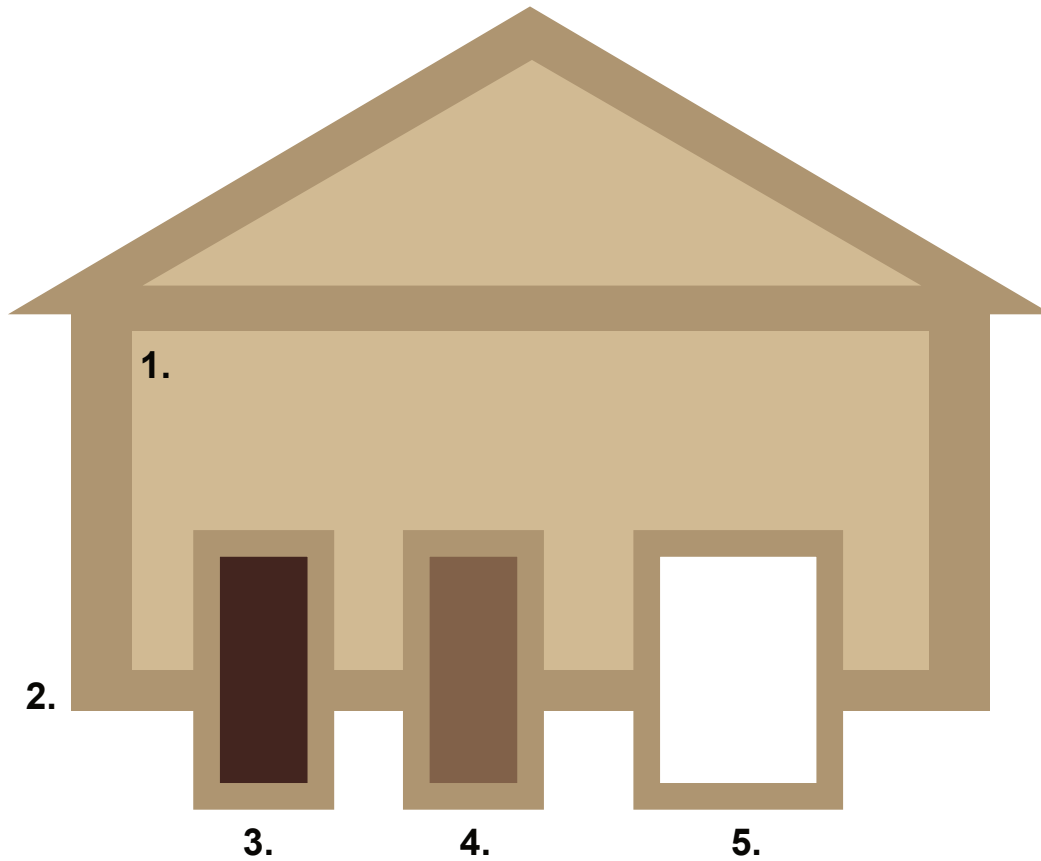

Deerfield Option 11

Sherwin-Williams

House Element	SW Number	SW Name	R	G	B	Color Sample
1. Body	SW 6135	Ecru	208	186	148	
2. Trim	SW 6137	Burlap	172	149	113	
3. Front Door - Optional 1	SW 2838	Polished Mahogany	67	39	34	
4. Front Door - Optional 2	SW 2806	Rookwood Brown	127	97	74	
5. Default Color		White	255	255	255	

BEHR

House Element	BEHR Number	BEHR Name	Color Sample
1. Body	MQ2-22	Hayloft	
2. Trim	ICC-78	Earthenware	
3. Front Door - Optional 1	MQ5-5	Limousine Leather	
4. Front Door - Optional 2	HDC-CL-13	Sassafras Tea	
5. Default Color		White	

Colors shown are only approximate. Variations in equipment, such as printers, monitors, lighting conditions, etc. may cause colors to appear different than the actual colors. Please always refer to the actual paint samples from the manufacturers for the most accurate representation of the paint colors. 2023 Deerfield Community Association Inc.