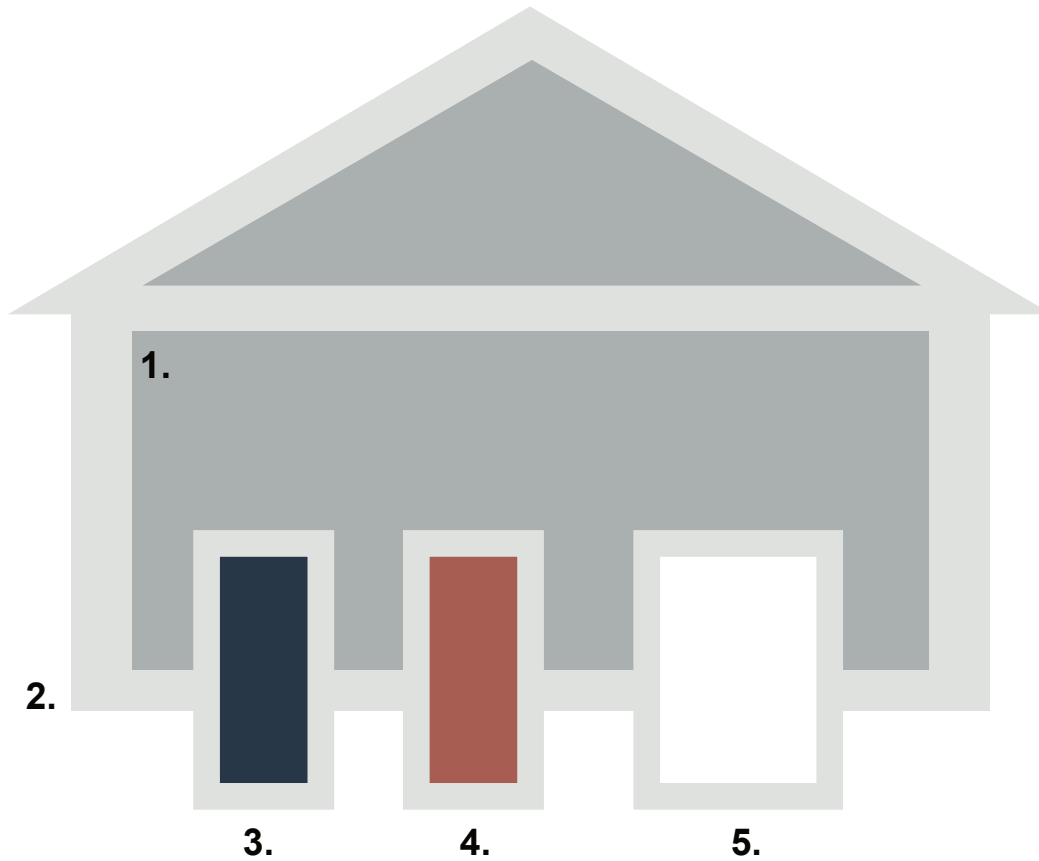

Deerfield Option 31

Sherwin-Williams

House Element	SW Number	SW Name	R	G	B	Color Sample
1. Body	SW 6234	Uncertain Gray	169	176	177	
2. Trim	SW 6231	Rock Candy	222	225	223	
3. Front Door - Optional 1	SW 9178	In the Navy	40	56	73	
4. Front Door - Optional 2	SW 6333	Foxy	168	94	83	
5. Default Color		White	255	255	255	

BEHR

House Element	BEHR Number	BEHR Name	Color Sample
1. Body	730F-4	Flint Smoke	
2. Trim	MQ3-27	Etched Glass	
3. Front Door - Optional 1	S530-7	Dark Navy	
4. Front Door - Optional 2	T12-14	Prairie Poppy	
5. Default Color		White	

Colors shown are only approximate. Variations in equipment, such as printers, monitors, lighting conditions, etc. may cause colors to appear different than the actual colors. Please always refer to the actual paint samples from the manufacturers for the most accurate representation of the paint colors. 2023 Deerfield Community Association Inc.