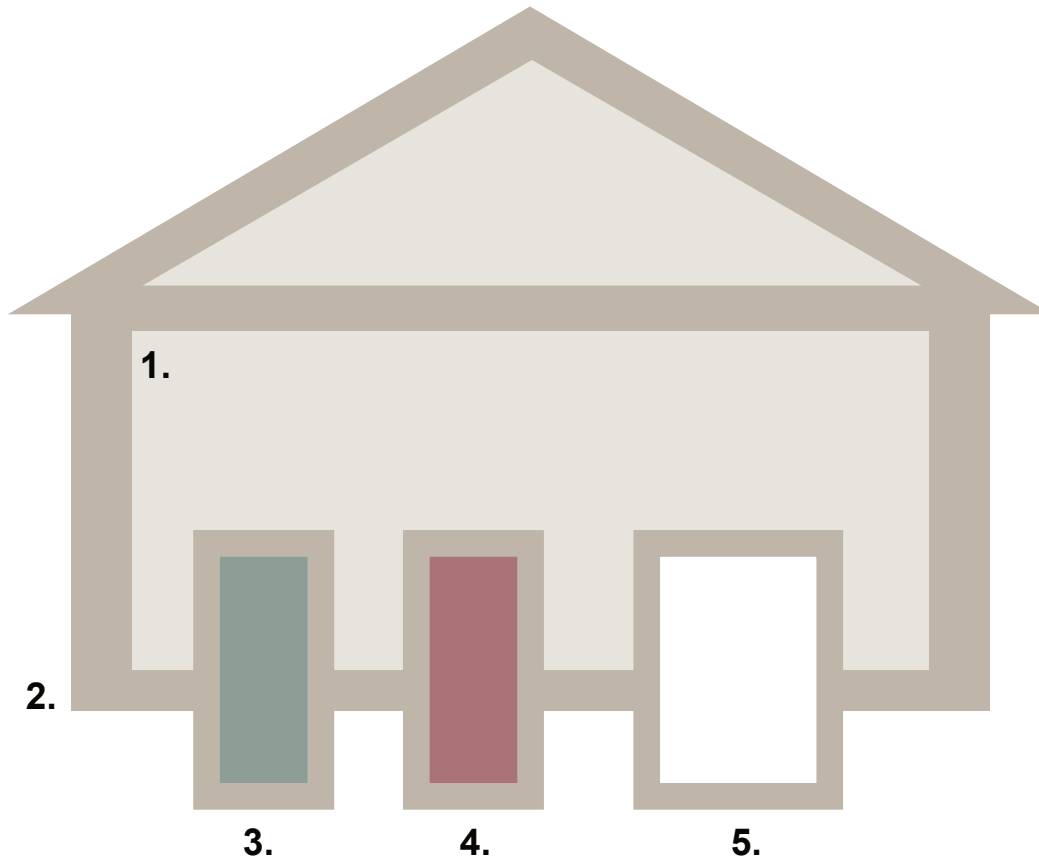

Deerfield Option 36

Sherwin-Williams

House Element	SW Number	SW Name	R	G	B	Color Sample
1. Body	SW 6203	Spare White	228	228	221	
2. Trim	SW 7044	Amazing Gray	190	181	169	
3. Front Door - Optional 1	SW 9133	Jasper Stone	141	158	151	
4. Front Door - Optional 2	SW 9002	Carley's Rose	168	115	118	
5. Default Color		White	255	255	255	

BEHR

House Element	BEHR Number	BEHR Name	Color Sample
1. Body	MQ3-4	Quiet On The Set	
2. Trim	HDC-CT-21	Grey Mist	
3. Front Door - Optional 1	QE-44	Eucalyptus	
4. Front Door - Optional 2	S130-5	Heirloom Rose	
5. Default Color		White	

Colors shown are only approximate. Variations in equipment, such as printers, monitors, lighting conditions, etc. may cause colors to appear different than the actual colors. Please always refer to the actual paint samples from the manufacturers for the most accurate representation of the paint colors. 2023 Deerfield Community Association Inc.