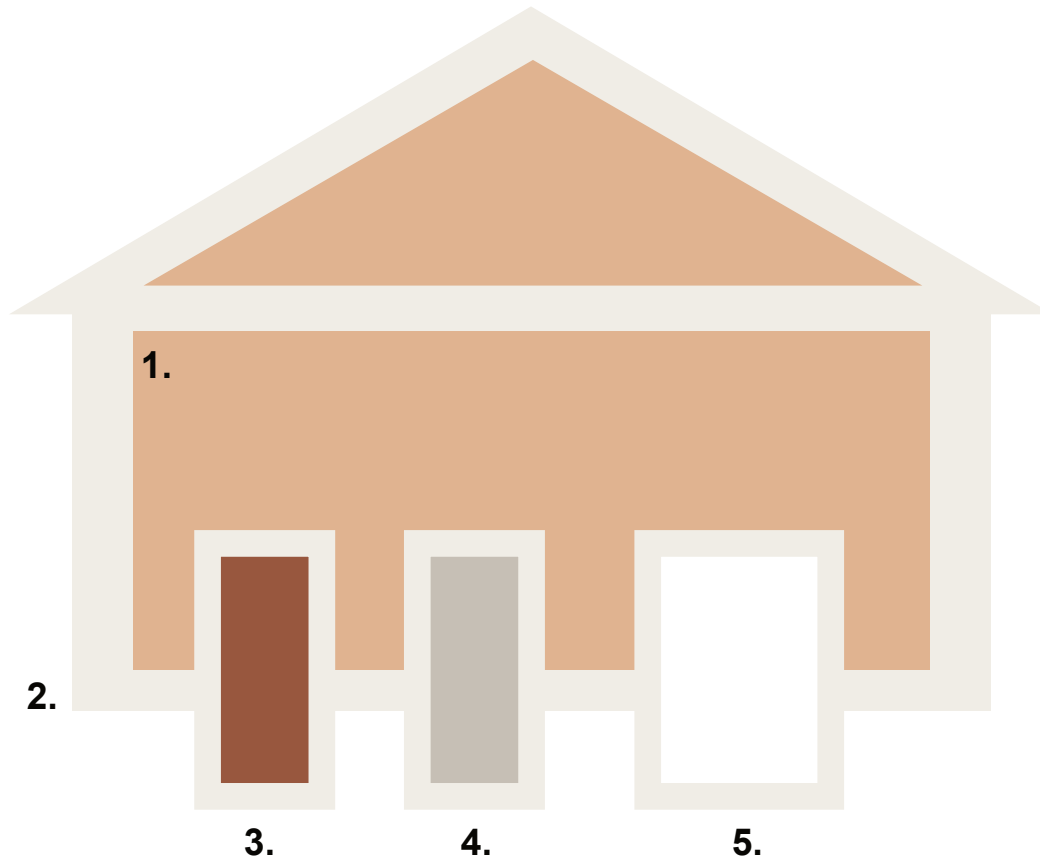

Deerfield Option 29

Sherwin-Williams

House Element	SW Number	SW Name	R	G	B	Color Sample
1. Body	SW 6352	Soft Apricot	224	179	146	
2. Trim	SW 7005	Pure White	237	236	230	
3. Front Door - Optional 1	SW 2803	Rookwood Terra Cotta	151	88	64	
4. Front Door - Optional 2	SW 7641	Colonnade Gray	198	192	182	
5. Default Color		White	255	255	255	

BEHR

House Element	BEHR Number	BEHR Name	Color Sample
1. Body	MQ1-30	Peachy Confection	
2. Trim	780A-1	Sweet Vanilla	
3. Front Door - Optional 1	230D-7	Cinnamon Brandy	
4. Front Door - Optional 2	BNC-04	Comforting Gray	
5. Default Color		White	

Colors shown are only approximate. Variations in equipment, such as printers, monitors, lighting conditions, etc. may cause colors to appear different than the actual colors. Please always refer to the actual paint samples from the manufacturers for the most accurate representation of the paint colors. 2023 Deerfield Community Association Inc.