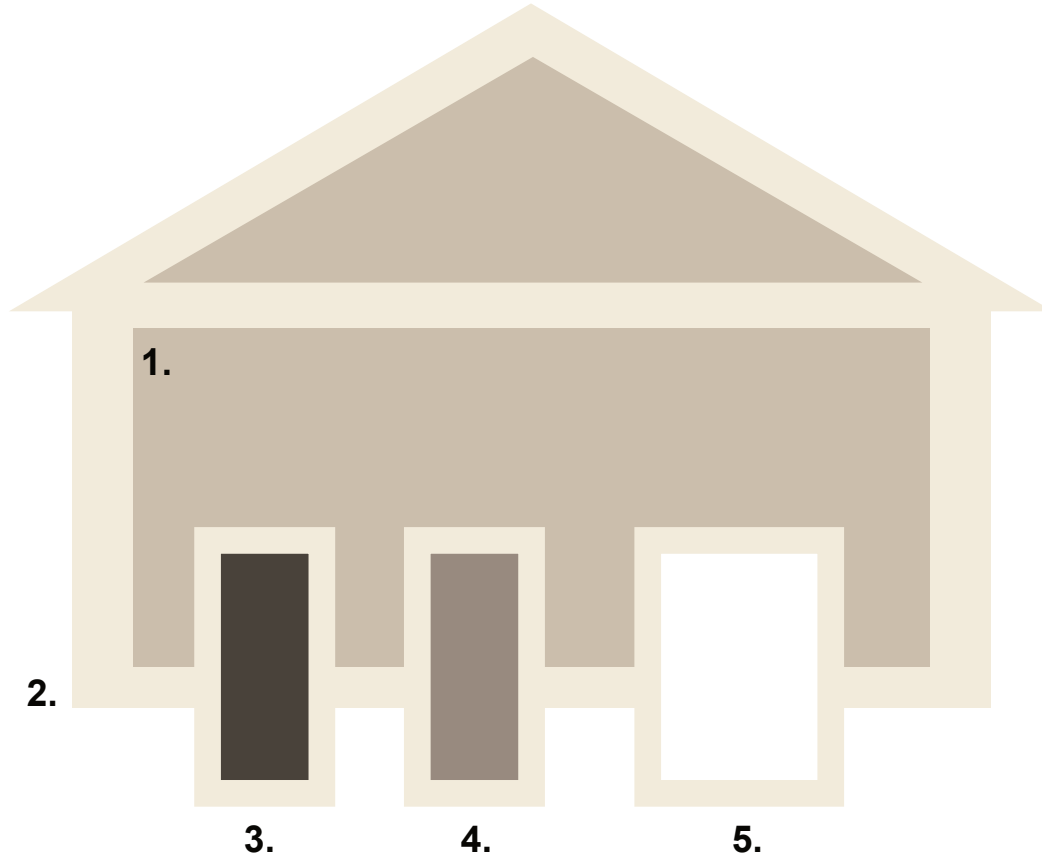

Deerfield Option 5

Sherwin-Williams

House Element	SW Number	SW Name	R	G	B	Color Sample
1. Body	SW 7542	Naturel	203	192	173	
2. Trim	SW 0050	Classic Light Buff	240	234	220	
3. Front Door - Optional 1	SW 7675	Sealskin	72	66	60	
4. Front Door - Optional 2	SW 2840	Hammered Silver	151	138	127	
5. Default Color		White	255	255	255	

BEHR

House Element	BEHR Number	BEHR Name	Color Sample
1. Body	T12-14	Livingstone	
2. Trim	HDC-NT-08	Papier Blanc	
3. Front Door - Optional 1	UL140-1	French Roast	
4. Front Door - Optional 2	MQ2-57	Art District	
5. Default Color		White	

Colors shown are only approximate. Variations in equipment, such as printers, monitors, lighting conditions, etc. may cause colors to appear different than the actual colors. Please always refer to the actual paint samples from the manufacturers for the most accurate representation of the paint colors. 2023 Deerfield Community Association Inc.