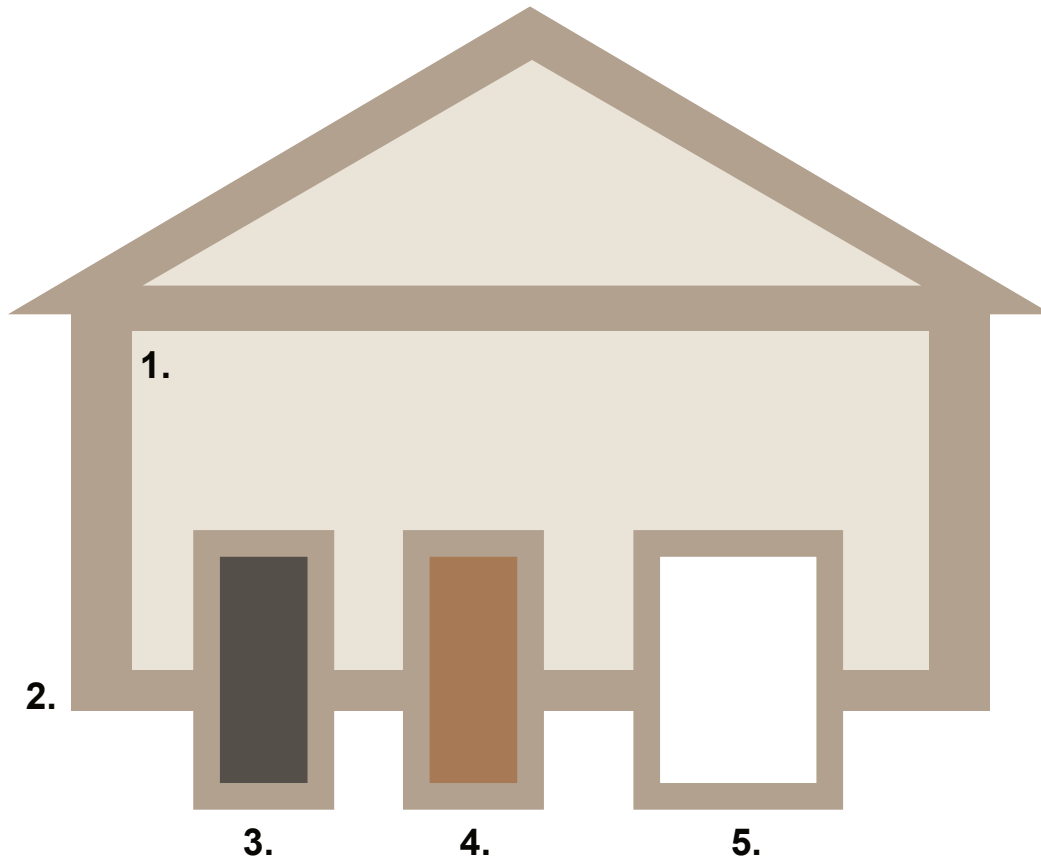

Deerfield Option 23

Sherwin-Williams

House Element	SW Number	SW Name	R	G	B	Color Sample
1. Body	SW 7009	Pearly White	232	227	217	
2. Trim	SW 7038	Tony Taupe	177	162	144	
3. Front Door - Optional 1	SW 7048	Urbane Bronze	84	80	74	
4. Front Door - Optional 2	SW 6117	Smokey Topaz	165	121	85	
5. Default Color		White	255	255	255	

BEHR

House Element	BEHR Number	BEHR Name	Color Sample
1. Body	N180-1	Barely Brown	
2. Trim	T11-7	Fretwire	
3. Front Door - Optional 1	PPU24-02	Berry Brown	
4. Front Door - Optional 2	S270-7	Antique Penny	
5. Default Color		White	

Colors shown are only approximate. Variations in equipment, such as printers, monitors, lighting conditions, etc. may cause colors to appear different than the actual colors. Please always refer to the actual paint samples from the manufacturers for the most accurate representation of the paint colors. 2023 Deerfield Community Association Inc.