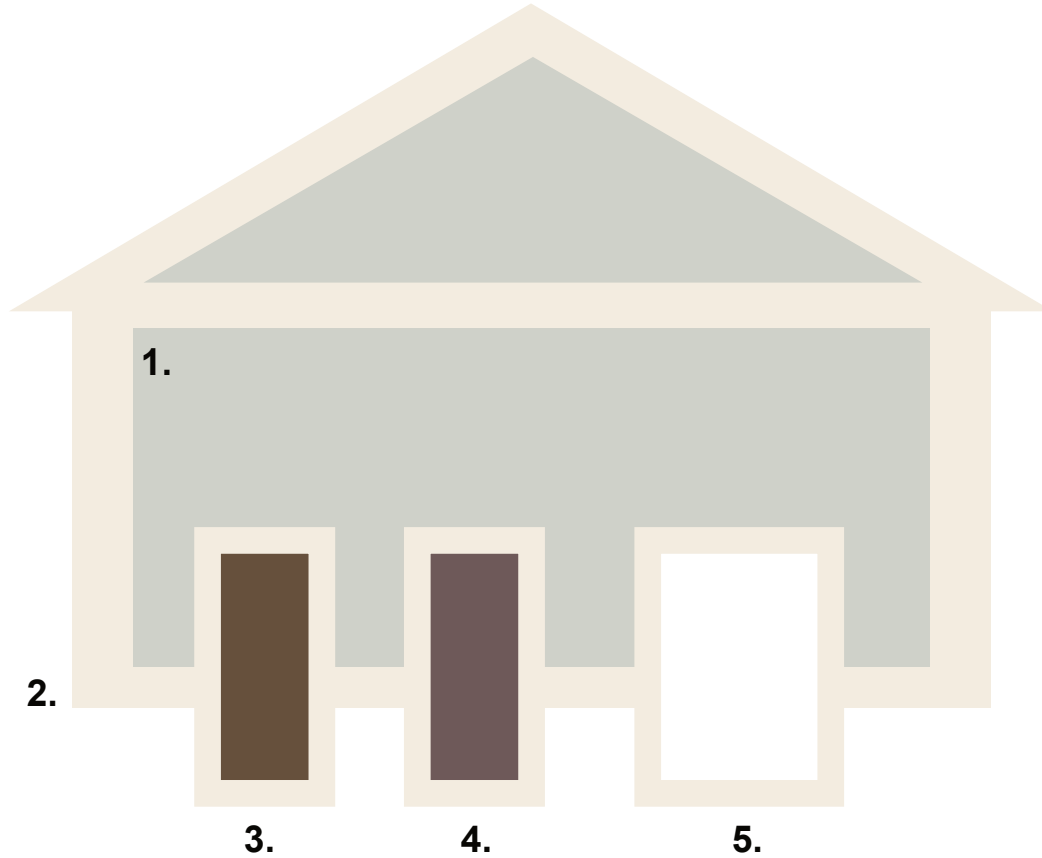

Deerfield Option 20

Sherwin-Williams

House Element	SW Number	SW Name	R	G	B	Color Sample
1. Body	SW 6204	Sea Salt	205	210	202	
2. Trim	SW 8917	Shell White	240	235	224	
3. Front Door - Optional 1	SW 6104	Kaffee	101	80	61	
4. Front Door - Optional 2	SW 0005	Deepest Mauve	109	89	90	
5. Default Color		White	255	255	255	

BEHR

House Element	BEHR Number	BEHR Name	Color Sample
1. Body	N460-2	Planetary Silver	
2. Trim	PWN-52	Glamorous White	
3. Front Door - Optional 1	ECC-20-3	Hickory Grove	
4. Front Door - Optional 2	N120-7	Grand Plum	
5. Default Color		White	

Colors shown are only approximate. Variations in equipment, such as printers, monitors, lighting conditions, etc. may cause colors to appear different than the actual colors. Please always refer to the actual paint samples from the manufacturers for the most accurate representation of the paint colors. 2023 Deerfield Community Association Inc.