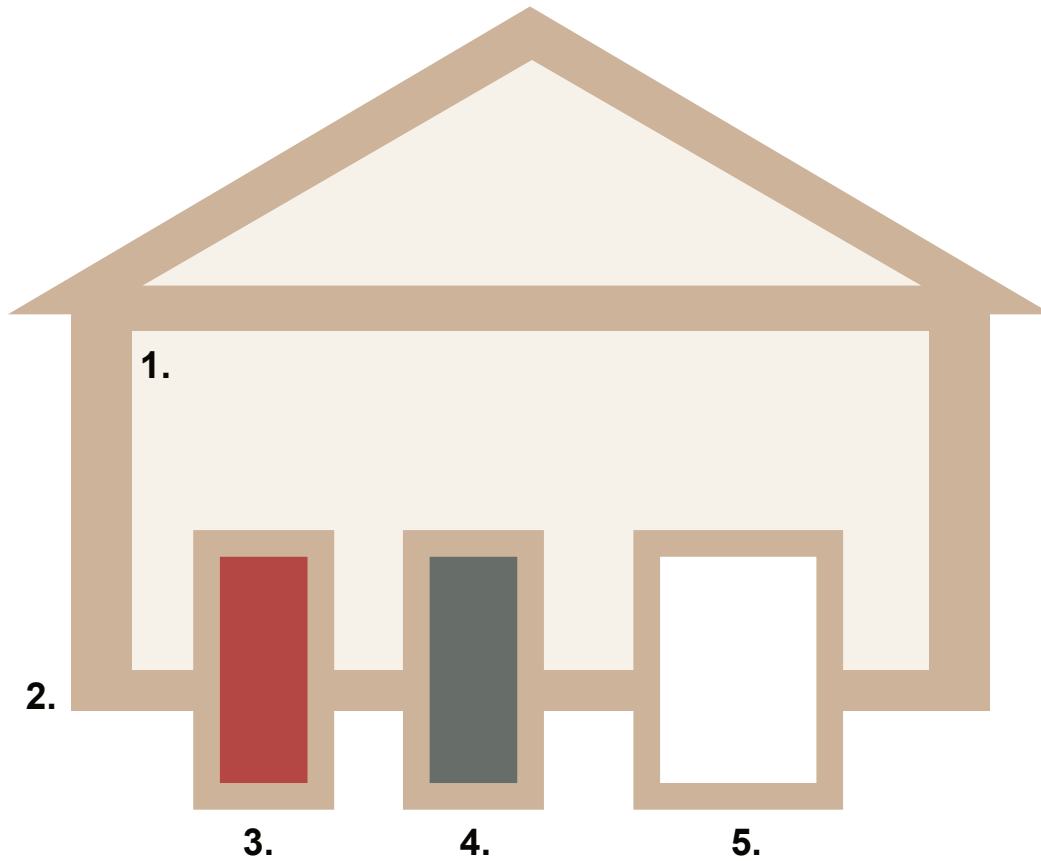

Deerfield Option 40

Sherwin-Williams

House Element	SW Number	SW Name	R	G	B	Color Sample
1. Body	SW 7100	Arcade White	243	238	231	
2. Trim	SW 7536	Bittersweet Stem	203	180	154	
3. Front Door - Optional 1	SW 6607	Red Tomato	178	71	67	
4. Front Door - Optional 2	SW 7622	Homburg Gray	102	109	105	
5. Default Color		White	255	255	255	

BEHR

House Element	BEHR Number	BEHR Name	Color Sample
1. Body	ECC-56-2	White Feather	
2. Trim	T17-03	Sepia Filter	
3. Front Door - Optional 1	HDC-SM14-10	Intrigue Red	
4. Front Door - Optional 2	PPU26-02	Imperial Gray	
5. Default Color		White	

Colors shown are only approximate. Variations in equipment, such as printers, monitors, lighting conditions, etc. may cause colors to appear different than the actual colors. Please always refer to the actual paint samples from the manufacturers for the most accurate representation of the paint colors. 2023 Deerfield Community Association Inc.