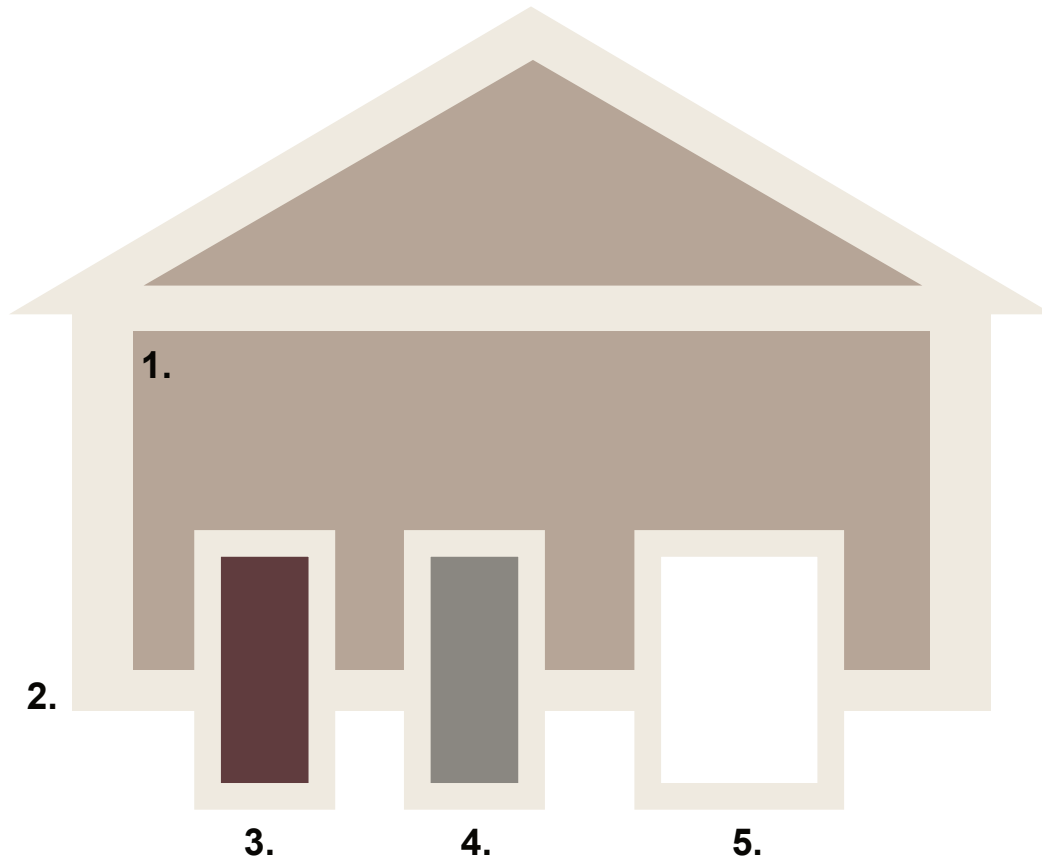

Deerfield Option 22

Sherwin-Williams

House Element	SW Number	SW Name	R	G	B	Color Sample
1. Body	SW 6080	Utterly Beige	181	165	151	
2. Trim	SW 7001	Marshmallow	238	233	224	
3. Front Door - Optional 1	SW 6027	Cordovan	95	61	63	
4. Front Door - Optional 2	SW 0077	Classic French Gray	136	135	130	
5. Default Color		White	255	255	255	

BEHR

House Element	BEHR Number	BEHR Name	Color Sample
1. Body	HDC-CL-05G	Nantucket Sands	
2. Trim	PWN-69	Fine Linen	
3. Front Door - Optional 1	BXC-21	Chicory Root	
4. Front Door - Optional 2	HDC-NT-23	Wet Cement	
5. Default Color		White	

Colors shown are only approximate. Variations in equipment, such as printers, monitors, lighting conditions, etc. may cause colors to appear different than the actual colors. Please always refer to the actual paint samples from the manufacturers for the most accurate representation of the paint colors. 2023 Deerfield Community Association Inc.