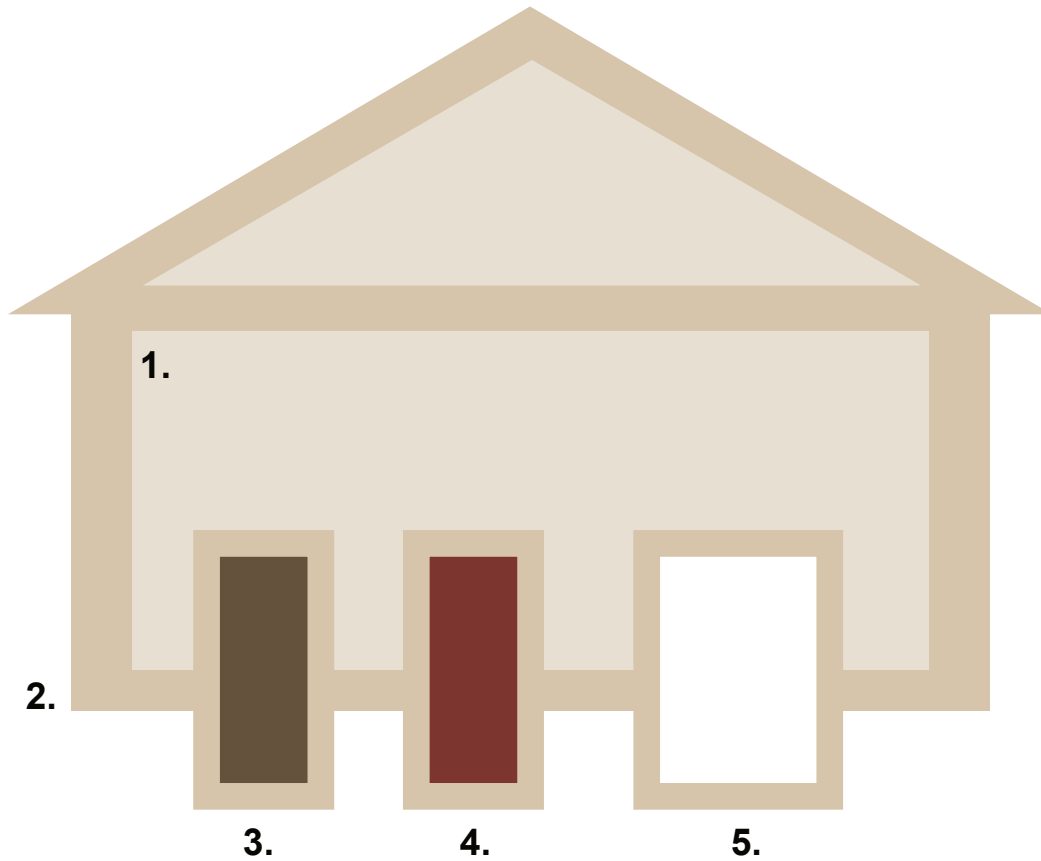

Deerfield Option 12

Sherwin-Williams

House Element	SW Number	SW Name	R	G	B	Color Sample
1. Body	SW 7042	Shoji White	230	223	211	
2. Trim	SW 7529	Sand Beach	212	197	173	
3. Front Door - Optional 1	SW 7545	Pier	99	82	61	
4. Front Door - Optional 2	SW 6328	Fireweed	123	55	48	
5. Default Color		White	255	255	255	

BEHR

House Element	BEHR Number	BEHR Name	Color Sample
1. Body	N310-1	Sand Drift	
2. Trim	YL-W11	Khaki Shade	
3. Front Door - Optional 1	ECC-20-3	Hickory Grove	
4. Front Door - Optional 2	PPU2-2	Red Pepper	
5. Default Color		White	

Colors shown are only approximate. Variations in equipment, such as printers, monitors, lighting conditions, etc. may cause colors to appear different than the actual colors. Please always refer to the actual paint samples from the manufacturers for the most accurate representation of the paint colors. 2023 Deerfield Community Association Inc.