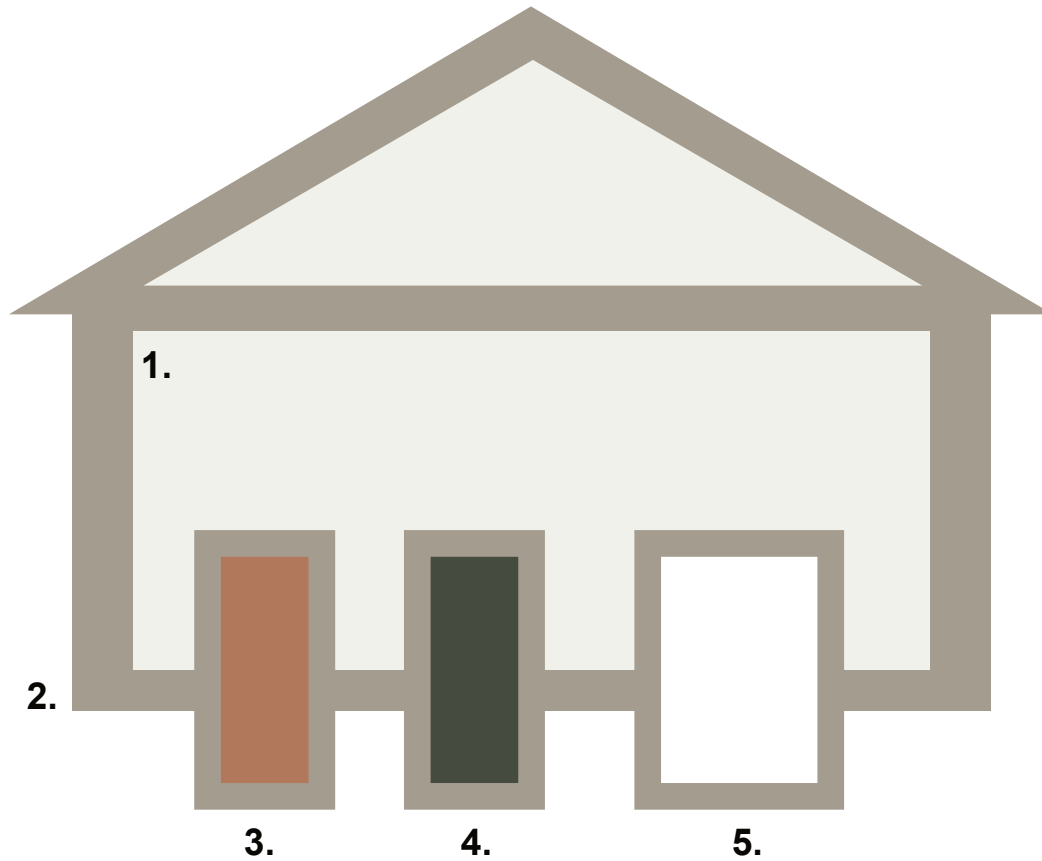

Deerfield Option 38

Sherwin-Williams

House Element	SW Number	SW Name	R	G	B	Color Sample
1. Body	SW 7006	Extra White	238	239	234	
2. Trim	SW 7746	Rushing River	161	156	143	
3. Front Door - Optional 1	SW 7702	Spiced Cider	176	120	92	
4. Front Door - Optional 2	SW 9184	Foxhall Green	69	75	64	
5. Default Color		White	255	255	255	

BEHR

House Element	BEHR Number	BEHR Name	Color Sample
1. Body	780E-1	Billowy Down	
2. Trim	BXC-54	River Pebble	
3. Front Door - Optional 1	T14-12	Coronation	
4. Front Door - Optional 2	BXC-12	Deep Forest	
5. Default Color		White	

Colors shown are only approximate. Variations in equipment, such as printers, monitors, lighting conditions, etc. may cause colors to appear different than the actual colors. Please always refer to the actual paint samples from the manufacturers for the most accurate representation of the paint colors. 2023 Deerfield Community Association Inc.