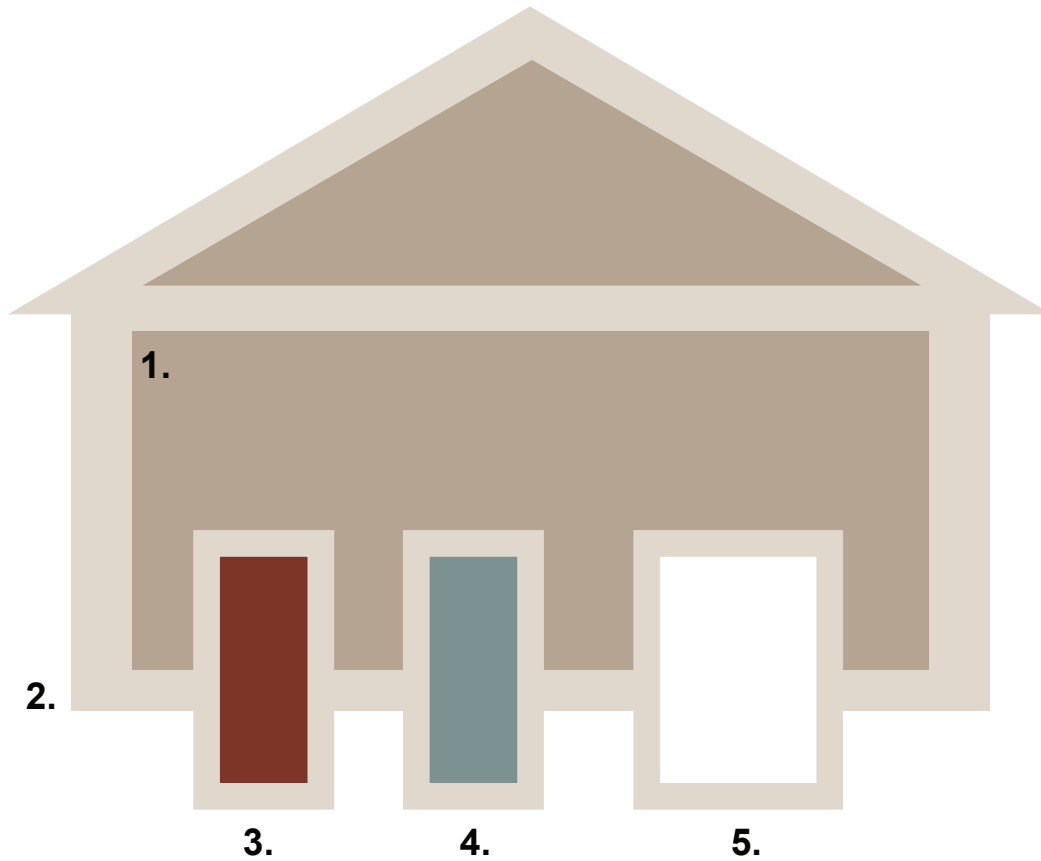

Deerfield Option 10

Sherwin-Williams

House Element	SW Number	SW Name	R	G	B	Color Sample
1. Body	SW 7507	Stone Lion	179	164	145	
2. Trim	SW 7628	Windfresh White	222	216	207	
3. Front Door - Optional 1	SW 2839	Roycroft Cooper Red	123	55	40	
4. Front Door - Optional 2	SW 6221	Moody Blue	122	145	146	
5. Default Color		White	255	255	255	

BEHR

House Element	BEHR Number	BEHR Name	Color Sample
1. Body	T11-7	Fretwire	
2. Trim	N320-1	Campfire Ash	
3. Front Door - Optional 1	PPU2-2	Red Pepper	
4. Front Door - Optional 2	QE-53	Raindance	
5. Default Color		White	

Colors shown are only approximate. Variations in equipment, such as printers, monitors, lighting conditions, etc. may cause colors to appear different than the actual colors. Please always refer to the actual paint samples from the manufacturers for the most accurate representation of the paint colors. 2023 Deerfield Community Association Inc.