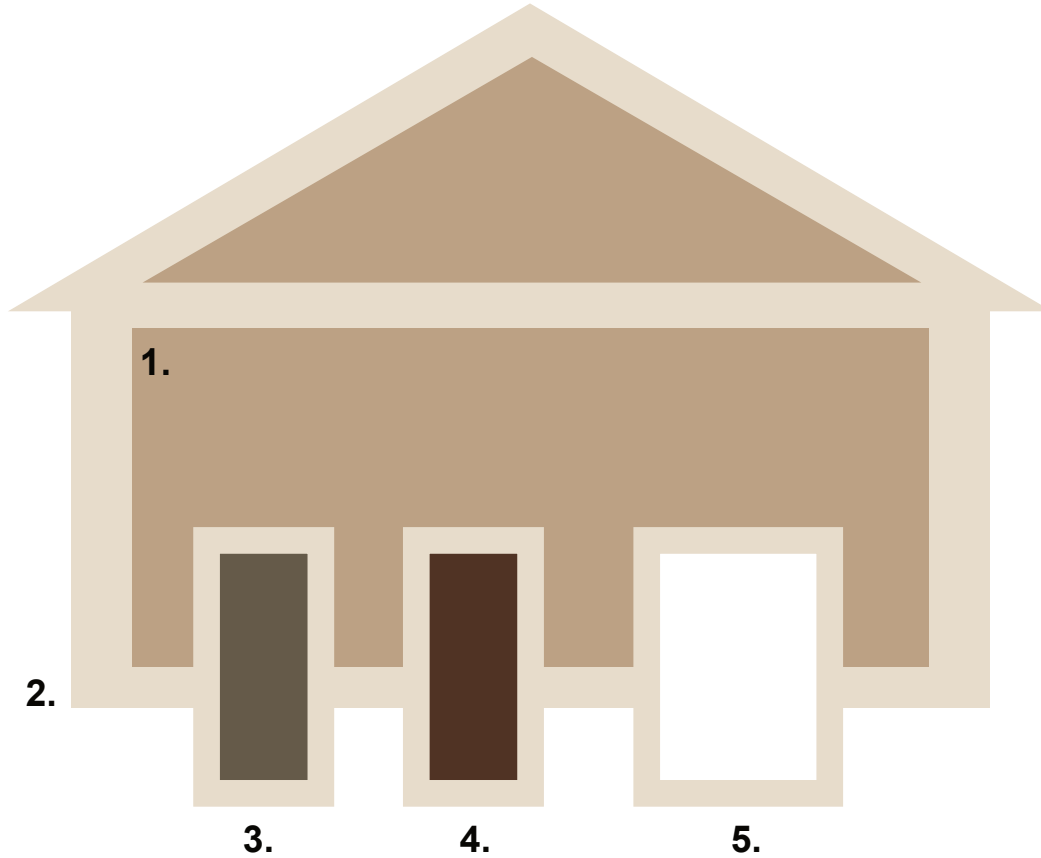

Deerfield Option 24

Sherwin-Williams

House Element	SW Number	SW Name	R	G	B	Color Sample
1. Body	SW 6108	Latte	186	161	133	
2. Trim	SW 6105	Divine White	230	220	205	
3. Front Door - Optional 1	SW 7054	Oak Leaf Brown	100	90	75	
4. Front Door - Optional 2	SW 6069	French Roast	79	52	38	
5. Default Color		White	255	255	255	

BEHR

House Element	BEHR Number	BEHR Name	Color Sample
1. Body	ICC-52	Cup Of Cocoa	
2. Trim	OR-W11	White Mocha	
3. Front Door - Optional 1	720D-7	Winter Oak	
4. Front Door - Optional 2	PPU1-2	Divine Wine	
5. Default Color		White	

Colors shown are only approximate. Variations in equipment, such as printers, monitors, lighting conditions, etc. may cause colors to appear different than the actual colors. Please always refer to the actual paint samples from the manufacturers for the most accurate representation of the paint colors. 2023 Deerfield Community Association Inc.