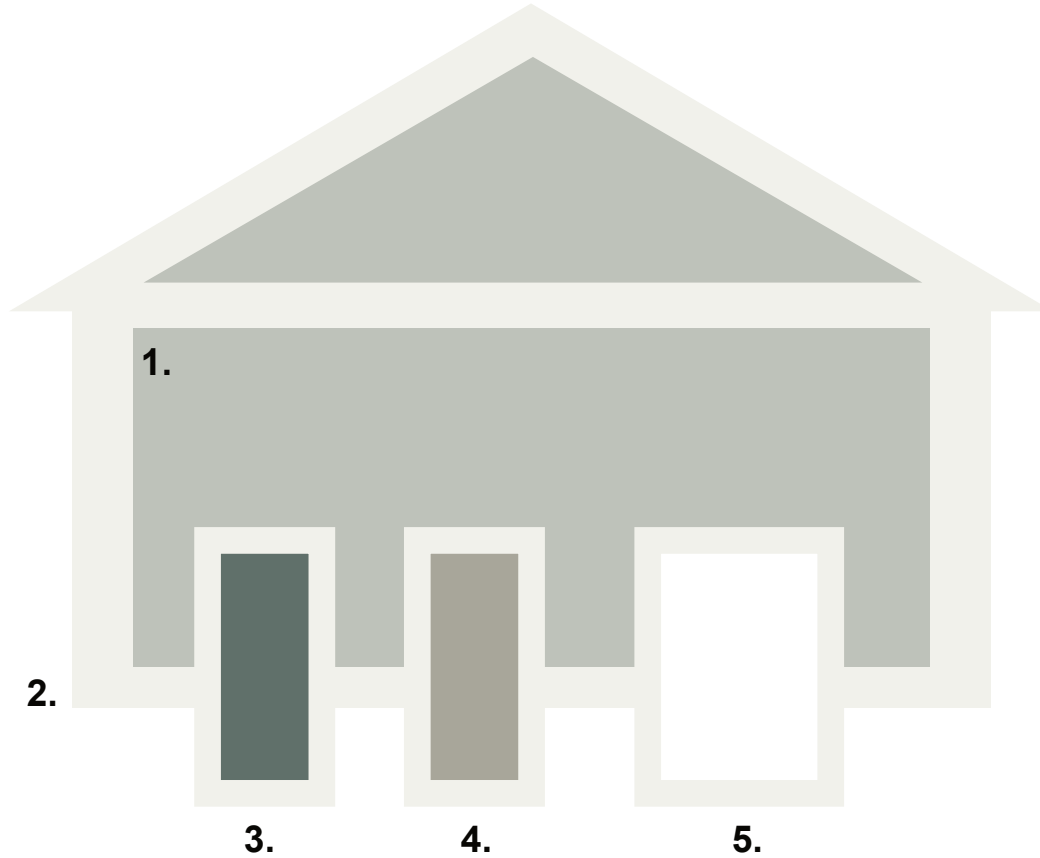

Deerfield Option 25

Sherwin-Williams

House Element	SW Number	SW Name	R	G	B	Color Sample
1. Body	SW 6205	Comfort Gray	190	195	187	
2. Trim	SW 7006	Extra White	238	239	234	
3. Front Door - Optional 1	SW 6215	Rocky River	94	112	106	
4. Front Door - Optional 2	SW 6199	Rare Gray	166	166	155	
5. Default Color		White	255	255	255	

BEHR

House Element	BEHR Number	BEHR Name	Color Sample
1. Body	N410-3	Riverdale	
2. Trim	780E-1	Billowy Down	
3. Front Door - Optional 1	PPU12-19	Mountain Pine	
4. Front Door - Optional 2	N370-4	Confederate	
5. Default Color		White	

Colors shown are only approximate. Variations in equipment, such as printers, monitors, lighting conditions, etc. may cause colors to appear different than the actual colors. Please always refer to the actual paint samples from the manufacturers for the most accurate representation of the paint colors. 2023 Deerfield Community Association Inc..