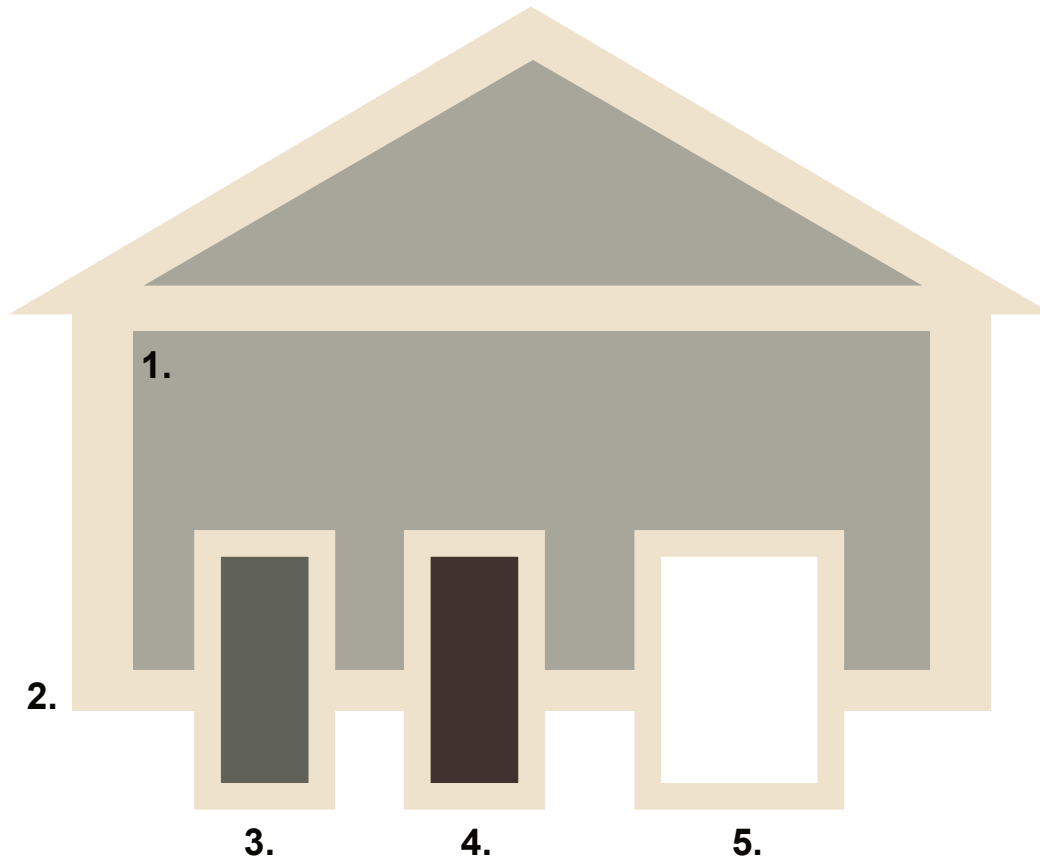

Deerfield Option 26

Sherwin-Williams

House Element	SW Number	SW Name	R	G	B	Color Sample
1. Body	SW 6199	Rare Gray	166	166	155	
2. Trim	SW 7571	Casa Blanca	237	225	206	
3. Front Door - Optional 1	SW 6208	Pewter Green	94	98	89	
4. Front Door - Optional 2	SW 6006	Black Bean	64	51	48	
5. Default Color		White	255	255	255	

BEHR

House Element	BEHR Number	BEHR Name	Color Sample
1. Body	N370-4	Confederate	
2. Trim	ECC-40-2	Southwestern Sand	
3. Front Door - Optional 1	PPF-45	Woodland Moss	
4. Front Door - Optional 2	MQ5-5	Limousine Leather	
5. Default Color		White	

Colors shown are only approximate. Variations in equipment, such as printers, monitors, lighting conditions, etc. may cause colors to appear different than the actual colors. Please always refer to the actual paint samples from the manufacturers for the most accurate representation of the paint colors. 2023 Deerfield Community Association Inc.