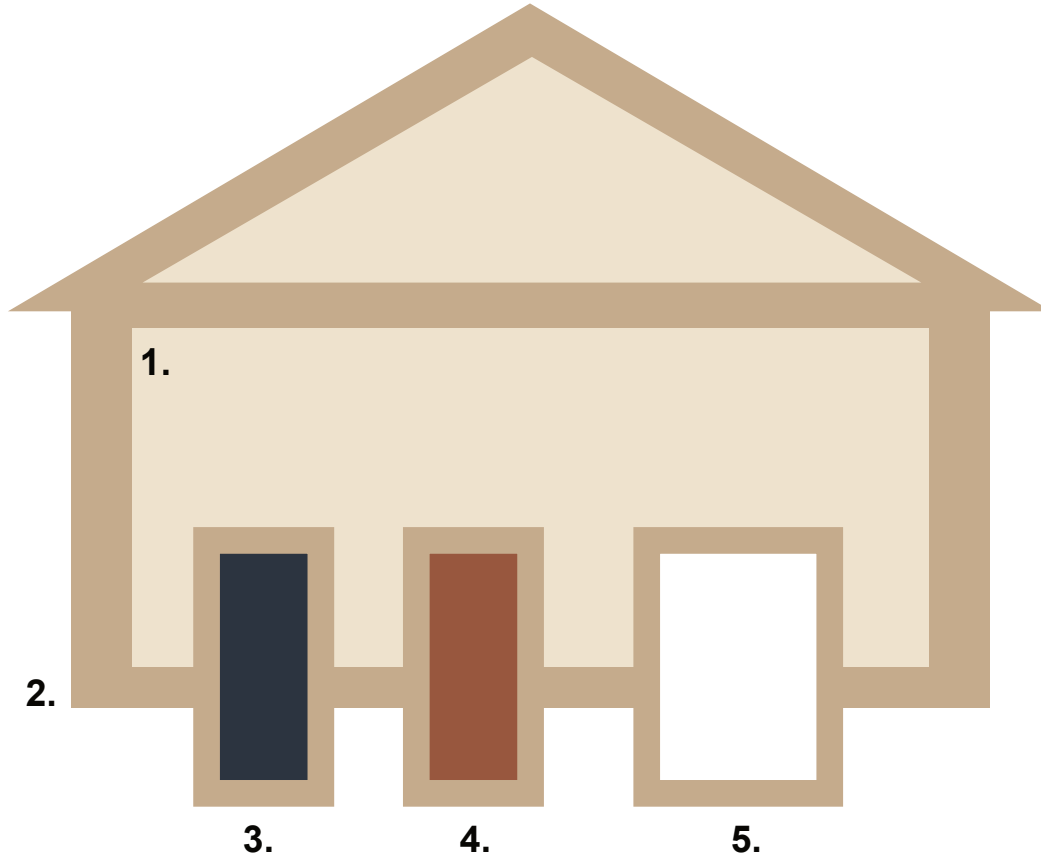

Deerfield Option 8

Sherwin-Williams

House Element	SW Number	SW Name	R	G	B	Color Sample
1. Body	SW 7571	Casa Blanca	237	225	206	
2. Trim	SW 7690	Townhall Tan	195	170	140	
3. Front Door - Optional 1	SW 9179	Anchors Aweigh	43	52	65	
4. Front Door - Optional 2	SW 2803	Rookwood Terra Cotta	151	88	64	
5. Default Color		White	255	255	255	

BEHR

House Element	BEHR Number	BEHR Name	Color Sample
1. Body	ECC-40-2	Southwestern Sand	
2. Trim	BXC-07	Palomino Tan	
3. Front Door - Optional 1	MQ5-5	Limousine Leather	
4. Front Door - Optional 2	230D-7	Cinnamon Brandy	
5. Default Color		White	

Colors shown are only approximate. Variations in equipment, such as printers, monitors, lighting conditions, etc. may cause colors to appear different than the actual colors. Please always refer to the actual paint samples from the manufacturers for the most accurate representation of the paint colors. 2023 Deerfield Community Association Inc.