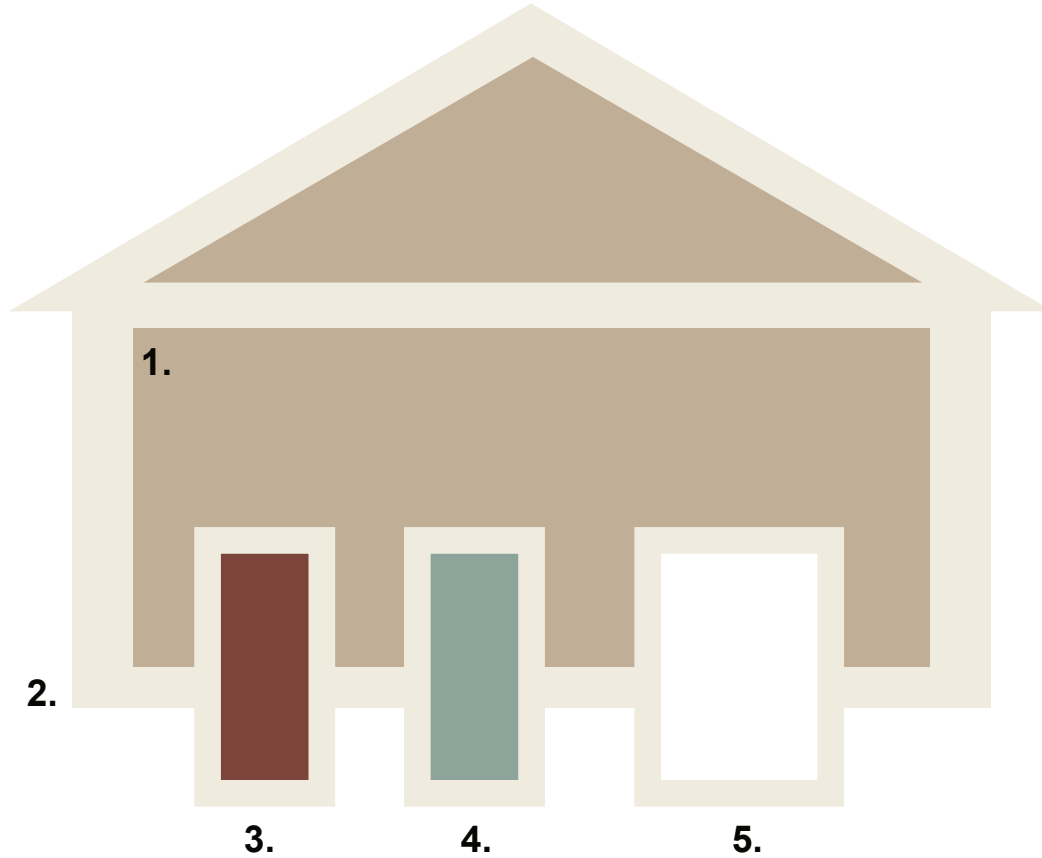

Deerfield Option 18

Sherwin-Williams

House Element	SW Number	SW Name	R	G	B	Color Sample
1. Body	SW 7533	Khaki Shade	192	175	151	
2. Trim	SW 7008	Alabaster	237	234	224	
3. Front Door - Optional 1	SW 7591	Red Barn	124	69	61	
4. Front Door - Optional 2	SW 0017	Calico	140	164	156	
5. Default Color		White	255	255	255	

BEHR

House Element	BEHR Number	BEHR Name	Color Sample
1. Body	PPU7-7	Riviera Beach	
2. Trim	W-F-720	Silver Leaf	
3. Front Door - Optional 1	S150-7	Fire Roasted	
4. Front Door - Optional 2	S430-4	Green Meets Blue	
5. Default Color		White	

Colors shown are only approximate. Variations in equipment, such as printers, monitors, lighting conditions, etc. may cause colors to appear different than the actual colors. Please always refer to the actual paint samples from the manufacturers for the most accurate representation of the paint colors. 2023 Deerfield Community Association Inc.