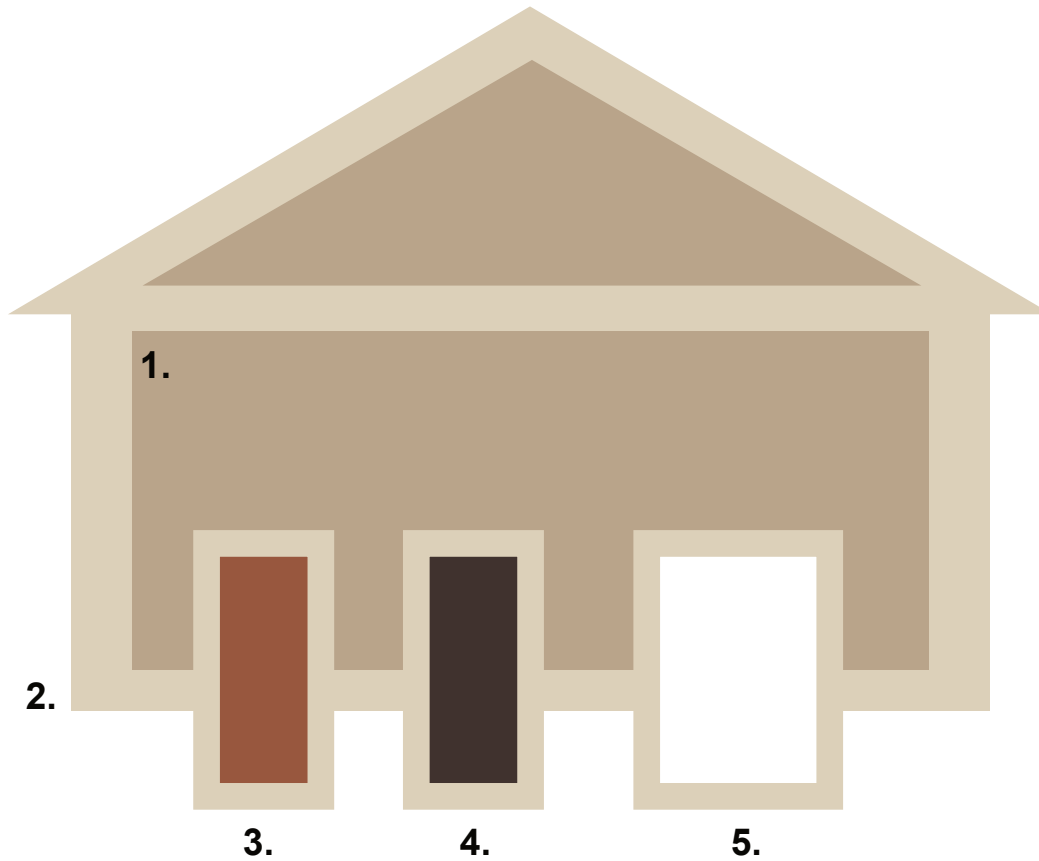

Deerfield Option 2

Sherwin-Williams

House Element	SW Number	SW Name	R	G	B	Color Sample
1. Body	SW 7534	Outerbanks	183	164	139	
2. Trim	SW 6155	Rice Grain	219	208	185	
3. Front Door - Optional 1	SW 2803	Rookwood Terra Cotta	151	88	64	
4. Front Door - Optional 2	SW 6006	Black Bean	64	51	48	
5. Default Color		White	255	255	255	

BEHR

House Element	BEHR Number	BEHR Name	Color Sample
1. Body	ECC-53-2	Wild Rye	
2. Trim	MQ3-15	Bell Tower	
3. Front Door - Optional 1	230D-7	Cinnamon Brandy	
4. Front Door - Optional 2	MQ5-5	Limousine Leather	
5. Default Color		White	

Colors shown are only approximate. Variations in equipment, such as printers, monitors, lighting conditions, etc. may cause colors to appear different than the actual colors. Please always refer to the actual paint samples from the manufacturers for the most accurate representation of the paint colors. 2023 Deerfield Community Association Inc.