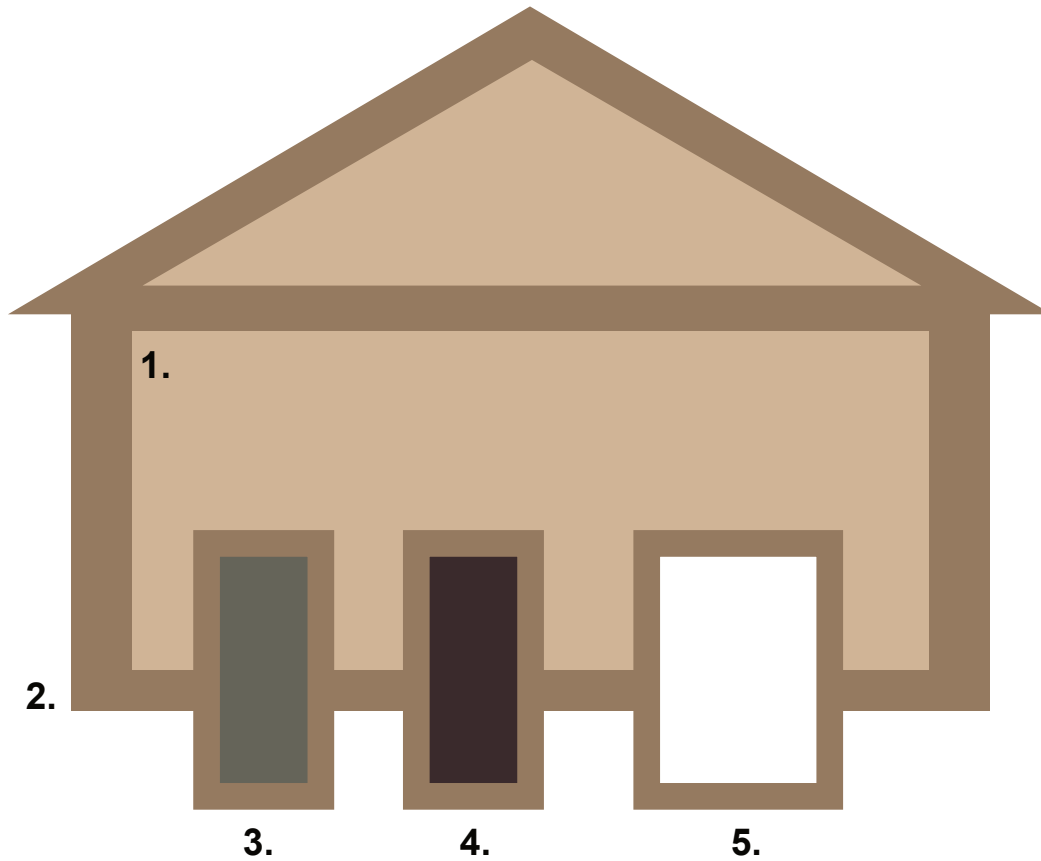

Deerfield Option 15

Sherwin-Williams

House Element	SW Number	SW Name	R	G	B	Color Sample
1. Body	SW 9102	Quinoa	207	181	151	
2. Trim	SW 6102	Portabello	148	122	98	
3. Front Door - Optional 1	SW 6202	Cast Iron	100	100	90	
4. Front Door - Optional 2	SW 7630	Raisin	57	43	45	
5. Default Color		White	255	255	255	

BEHR

House Element	BEHR Number	BEHR Name	Color Sample
1. Body	T17-03	Sepia Filter	
2. Trim	BXC-73	True Walnut	
3. Front Door - Optional 1	710F-6	Painted Turtle	
4. Front Door - Optional 2	MQ5-5	Limousine Leather	
5. Default Color		White	

Colors shown are only approximate. Variations in equipment, such as printers, monitors, lighting conditions, etc. may cause colors to appear different than the actual colors. Please always refer to the actual paint samples from the manufacturers for the most accurate representation of the paint colors. 2023 Deerfield Community Association Inc.