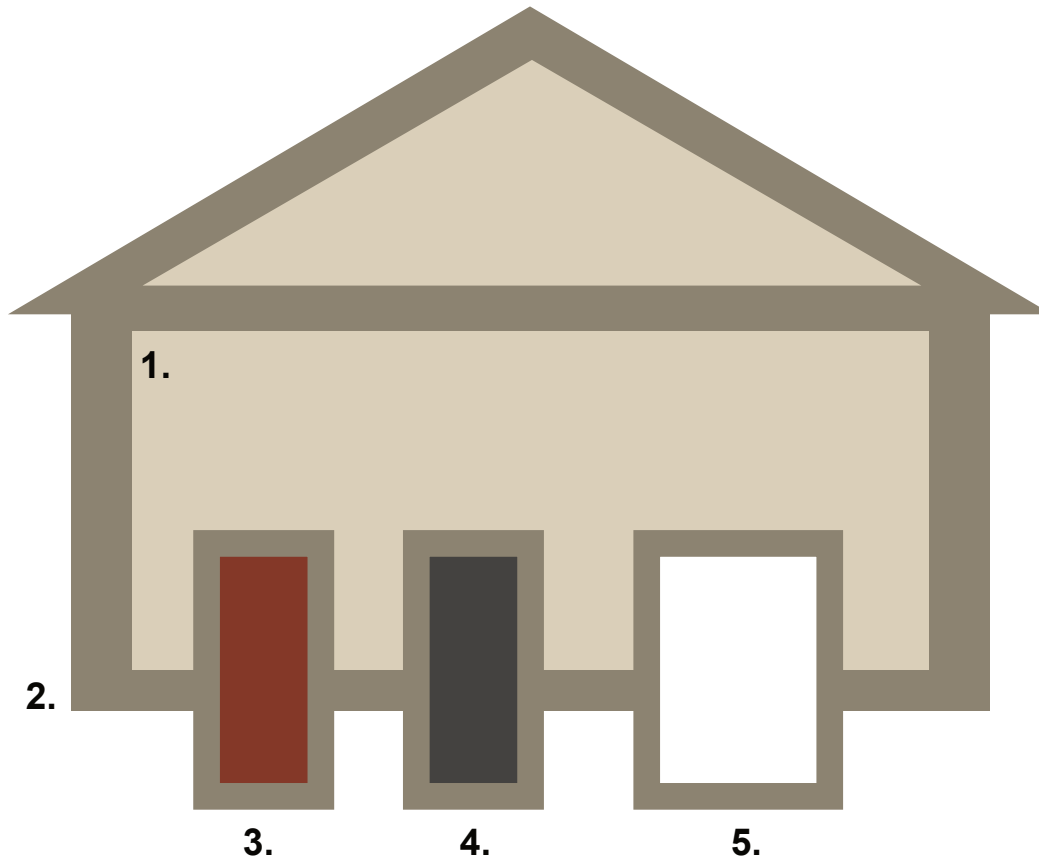

Deerfield Option 7

Sherwin-Williams

House Element	SW Number	SW Name	R	G	B	Color Sample
1. Body	SW 6148	Wool Skein	217	207	186	
2. Trim	SW 6172	Hardware	139	131	114	
3. Front Door - Optional 1	SW 6335	Fired Brick	131	56	42	
4. Front Door - Optional 2	SW 7069	Iron Ore	67	67	65	
5. Default Color		White	255	255	255	

BEHR

House Element	BEHR Number	BEHR Name	Color Sample
1. Body	MQ3-15	Bell Tower	
2. Trim	7200D-5	Mocha Accent	
3. Front Door - Optional 1	PPU2-2	Red Pepper	
4. Front Door - Optional 2	S-H-790	Black Suede	
5. Default Color		White	

Colors shown are only approximate. Variations in equipment, such as printers, monitors, lighting conditions, etc. may cause colors to appear different than the actual colors. Please always refer to the actual paint samples from the manufacturers for the most accurate representation of the paint colors. 2023 Deerfield Community Association Inc.