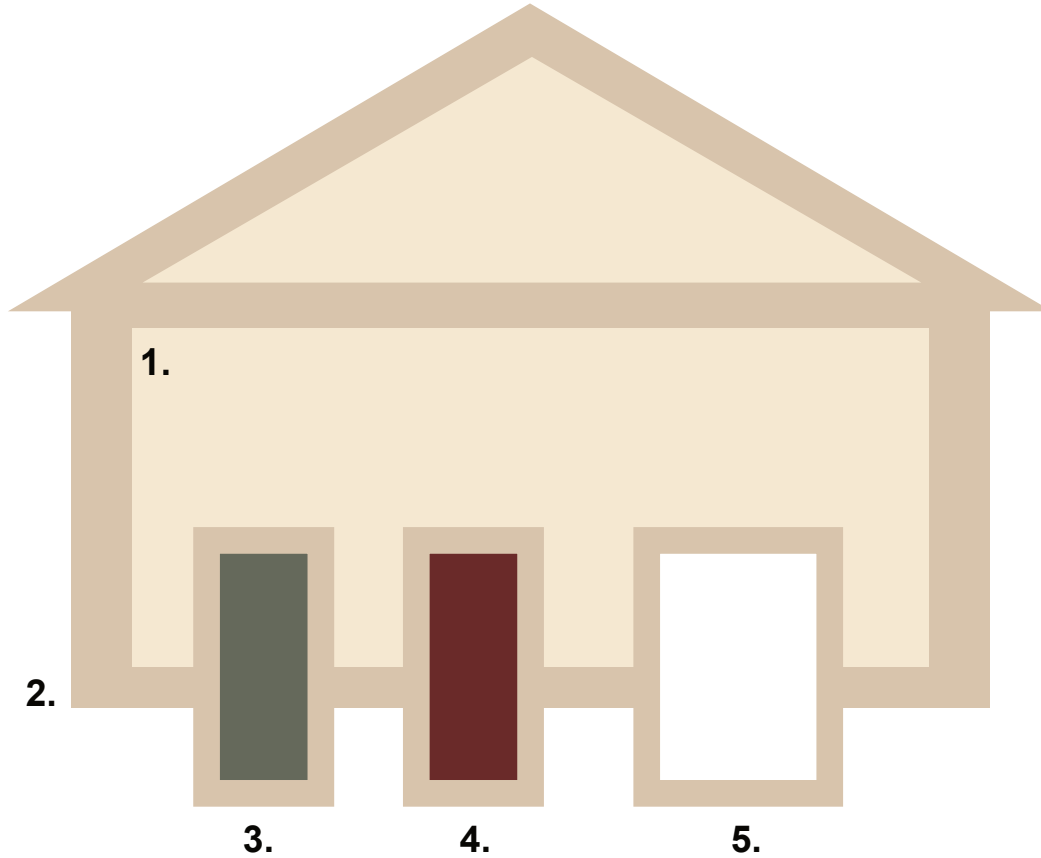

Deerfield Option 21

Sherwin-Williams

House Element	SW Number	SW Name	R	G	B	Color Sample
1. Body	SW 7556	Creme	244	232	210	
2. Trim	SW 6106	Kilim Beige	215	197	174	
3. Front Door - Optional 1	SW 6187	Rosemary	100	105	92	
4. Front Door - Optional 2	SW 7585	Sun Dried Tomato	105	43	43	
5. Default Color		White	255	255	255	

BEHR

House Element	BEHR Number	BEHR Name	Color Sample
1. Body	S290-1	Vanilla Paste	
2. Trim	UL160-16	Parachute Silk	
3. Front Door - Optional 1	710F-6	Painted Turtle	
4. Front Door - Optional 2	BXC-69	Cimarron	
5. Default Color		White	

Colors shown are only approximate. Variations in equipment, such as printers, monitors, lighting conditions, etc. may cause colors to appear different than the actual colors. Please always refer to the actual paint samples from the manufacturers for the most accurate representation of the paint colors. 2023 Deerfield Community Association Inc.