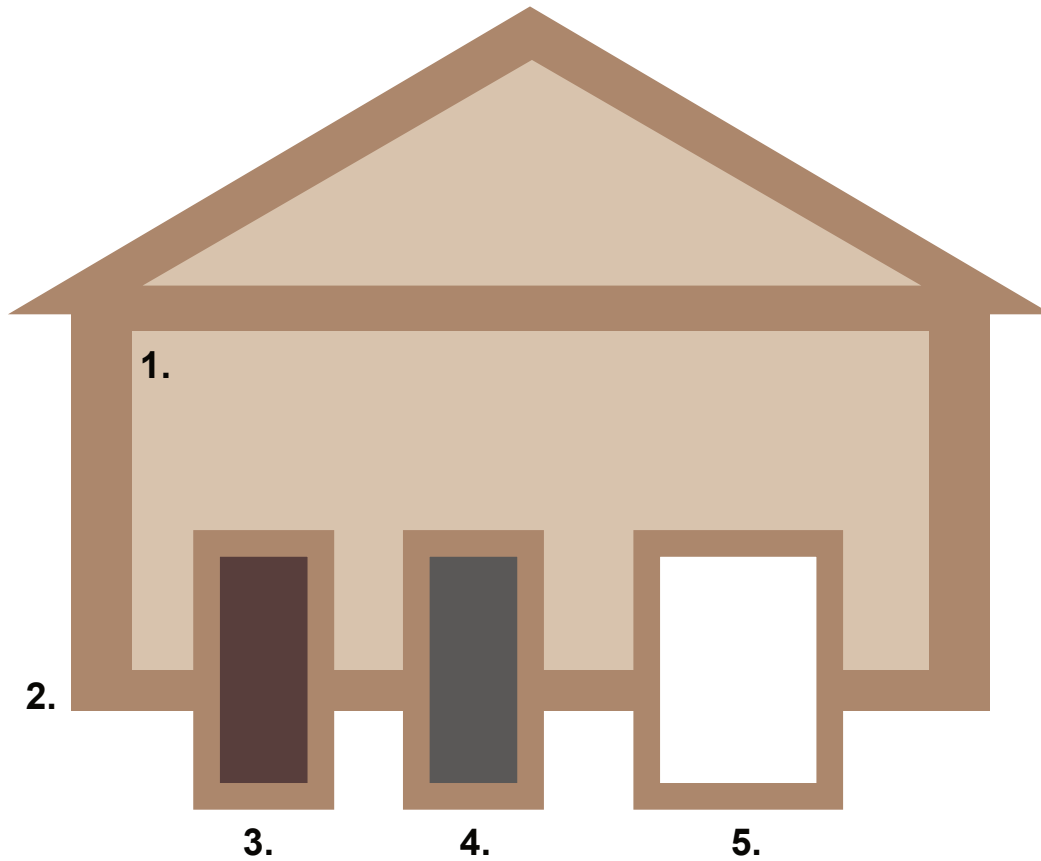

Deerfield Option 6

Sherwin-Williams

House Element	SW Number	SW Name	R	G	B	Color Sample
1. Body	SW 7719	Fresco Cream	216	196	174	
2. Trim	SW 7715	Pottery Urn	170	134	110	
3. Front Door - Optional 1	SW 7580	Carnelian	87	62	62	
4. Front Door - Optional 2	SW 7674	Peppercorn	88	88	88	
5. Default Color		White	255	255	255	

BEHR

House Element	BEHR Number	BEHR Name	Color Sample
1. Body	S220-2	Artisan Tea	
2. Trim	ECC-59-1	Antique Chest	
3. Front Door - Optional 1	PPU1-2	Divine Wine	
4. Front Door - Optional 2	PPU24-22	Shadow Mountain	
5. Default Color		White	

Colors shown are only approximate. Variations in equipment, such as printers, monitors, lighting conditions, etc. may cause colors to appear different than the actual colors. Please always refer to the actual paint samples from the manufacturers for the most accurate representation of the paint colors. 2023 Deerfield Community Association Inc.