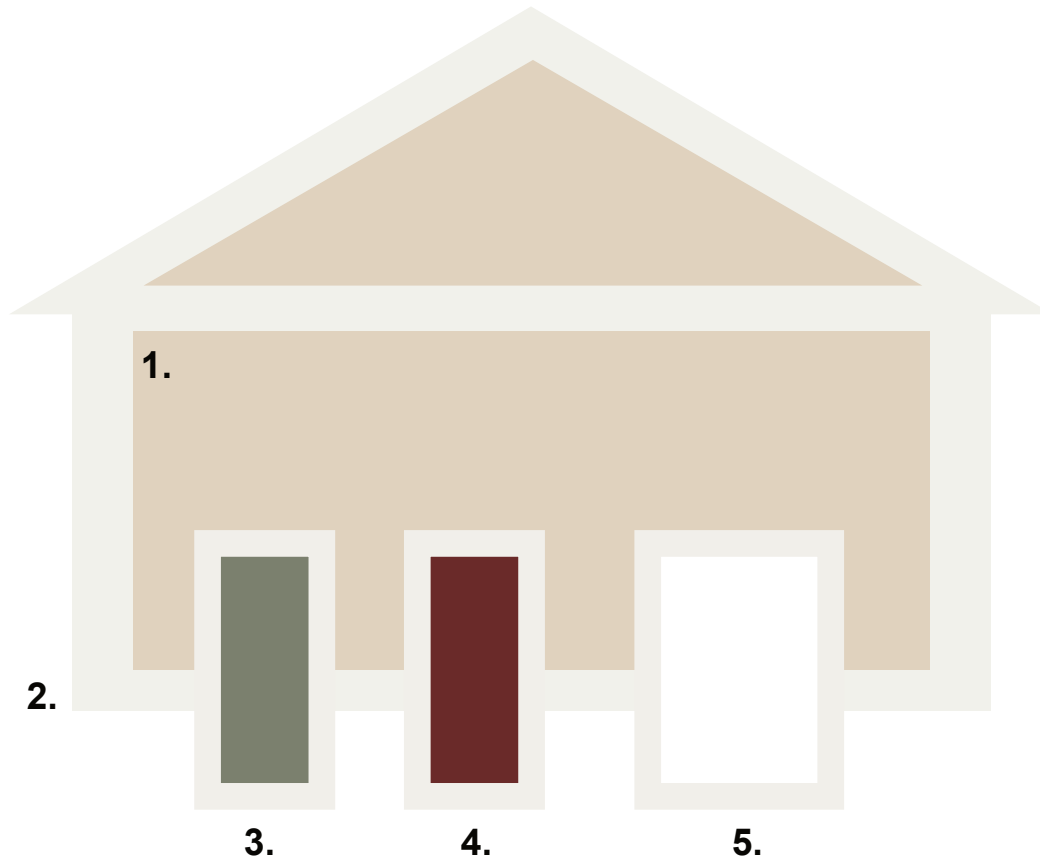

Deerfield Option 3

Sherwin-Williams

House Element	SW Number	SW Name	R	G	B	Color Sample
1. Body	SW 7526	Maison Blanche	223	210	191	
2. Trim	SW 7006	Extra White	238	239	234	
3. Front Door - Optional 1	SW 6186	Dried Thyme	123	128	112	
4. Front Door - Optional 2	SW 7585	Sun Dried Tomato	105	43	43	
5. Default Color		White	255	255	255	

BEHR

House Element	BEHR Number	BEHR Name	Color Sample
1. Body	PPU7-10	Roman Plaster	
2. Trim	780E-1	Billowy Down	
3. Front Door - Optional 1	PPU11-18	Cactus Garden	
4. Front Door - Optional 2	BXC-69	Cimarron	
5. Default Color		White	

Colors shown are only approximate. Variations in equipment, such as printers, monitors, lighting conditions, etc. may cause colors to appear different than the actual colors. Please always refer to the actual paint samples from the manufacturers for the most accurate representation of the paint colors. 2023 Deerfield Community Association Inc.