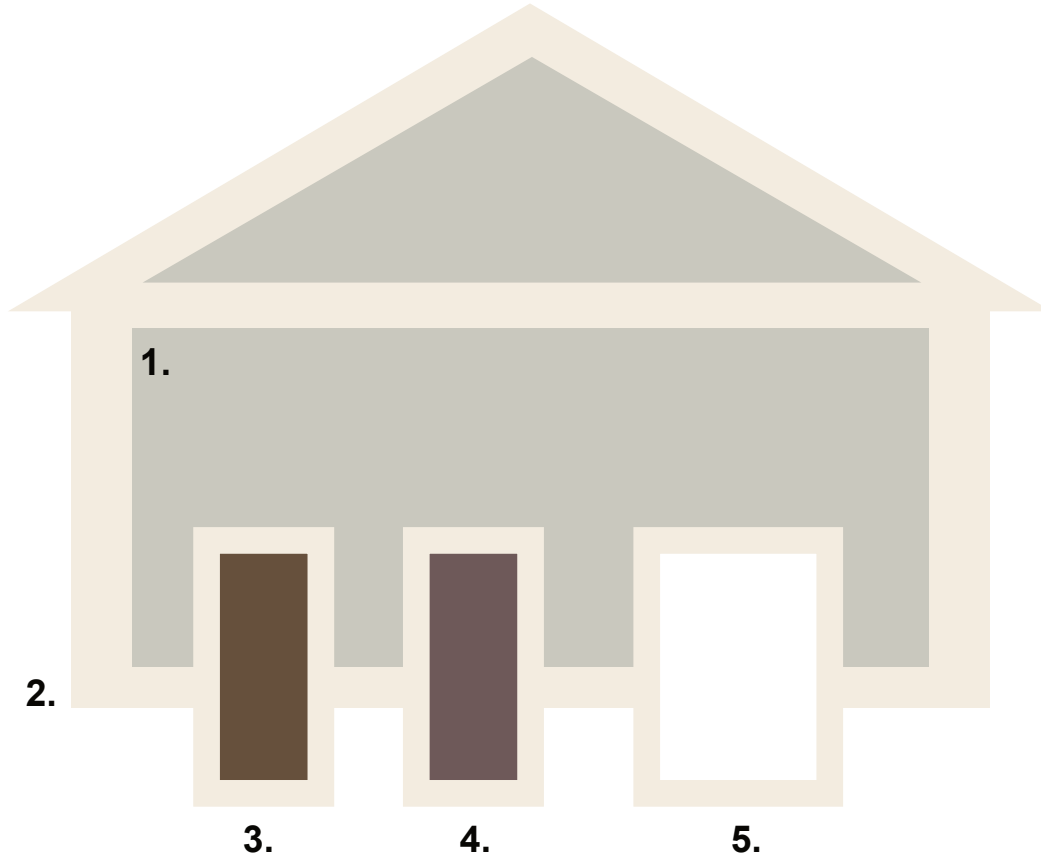

Deerfield Option 19

Sherwin-Williams

House Element	SW Number	SW Name	R	G	B	Color Sample
1. Body	SW 6197	Aloof Gray	201	201	192	
2. Trim	SW 8917	Shell White	240	235	224	
3. Front Door - Optional 1	SW 6104	Kaffee	101	80	61	
4. Front Door - Optional 2	SW 0005	Deepest Mauve	109	89	90	
5. Default Color		White	255	255	255	

BEHR

House Element	BEHR Number	BEHR Name	Color Sample
1. Body	PPU24-12	Whitewash Oak	
2. Trim	PWN-52	Glamorous White	
3. Front Door - Optional 1	ECC-20-3	Hickory Grove	
4. Front Door - Optional 2	N120-7	Grand Plum	
5. Default Color		White	

Colors shown are only approximate. Variations in equipment, such as printers, monitors, lighting conditions, etc. may cause colors to appear different than the actual colors. Please always refer to the actual paint samples from the manufacturers for the most accurate representation of the paint colors. 2023 Deerfield Community Association Inc.