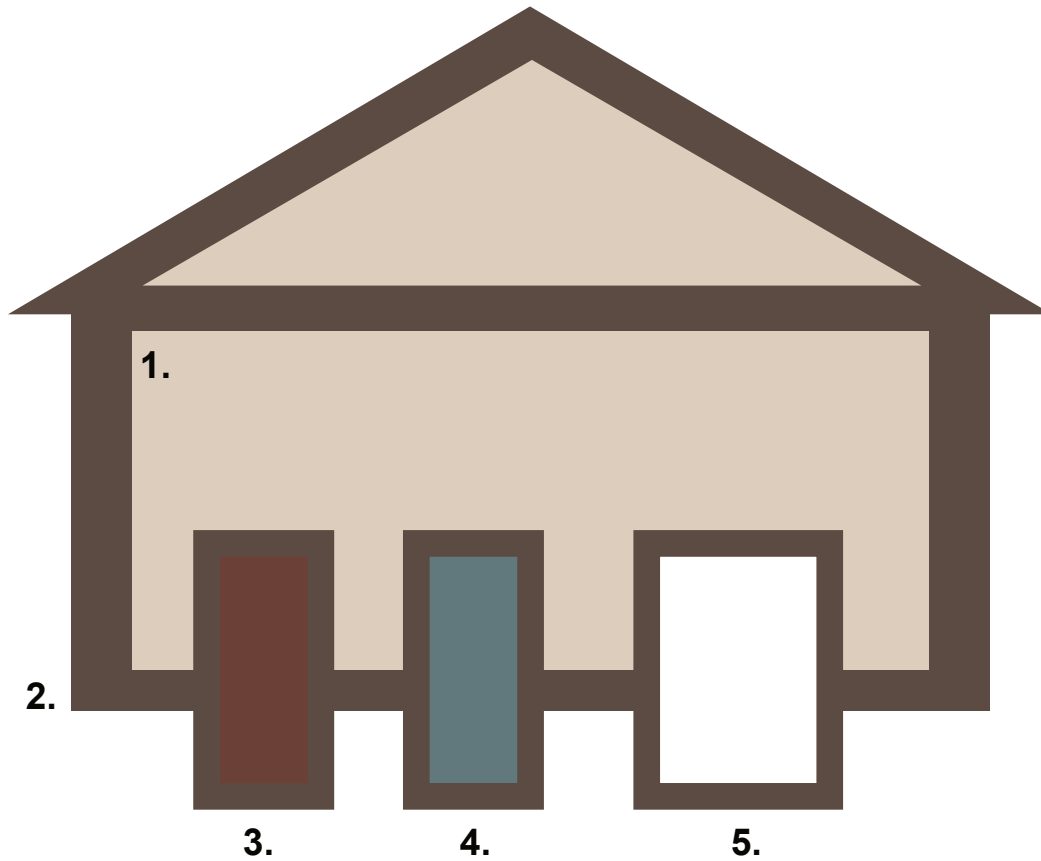

Deerfield Option 16

Sherwin-Williams

House Element	SW Number	SW Name	R	G	B	Color Sample
1. Body	SW 7517	Rivers Edge	219	206	189	
2. Trim	SW 7510	Chateau Brown	91	75	68	
3. Front Door - Optional 1	SW 2837	Aurora Brown	106	66	56	
4. Front Door - Optional 2	SW 7617	Mediterranean	96	121	125	
5. Default Color		White	255	255	255	

BEHR

House Element	BEHR Number	BEHR Name	Color Sample
1. Body	BWC-25	Sandy Clay	
2. Trim	PMD-91	Iced Espresso	
3. Front Door - Optional 1	BXC-69	Cimarron	
4. Front Door - Optional 2	BXC-81	Crater Lake	
5. Default Color		White	

Colors shown are only approximate. Variations in equipment, such as printers, monitors, lighting conditions, etc. may cause colors to appear different than the actual colors. Please always refer to the actual paint samples from the manufacturers for the most accurate representation of the paint colors. 2023 Deerfield Community Association Inc.