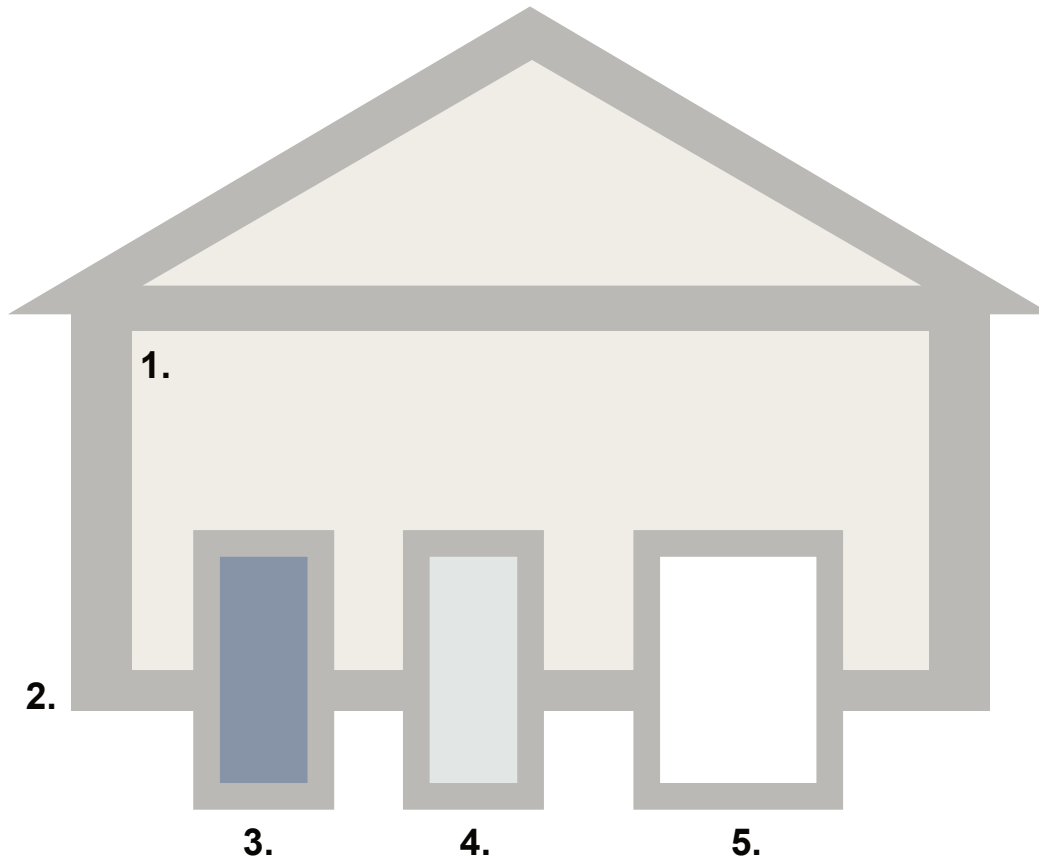

Deerfield Option 37

Sherwin-Williams

House Element	SW Number	SW Name	R	G	B	Color Sample
1. Body	SW 7005	Pure White	237	236	230	
2. Trim	SW 7668	March Wind	186	185	182	
3. Front Door - Optional 1	SW 9072	Dried Lavender	133	149	170	
4. Front Door - Optional 2	SW 6525	Rarified Air	225	230	230	
5. Default Color		White	255	255	255	

BEHR

House Element	BEHR Number	BEHR Name	Color Sample
1. Body	780A-1	Sweet Vanilla	
2. Trim	PPU18-11	Classic Silver	
3. Front Door - Optional 1	T16-13	Stratus	
4. Front Door - Optional 2	BL-W2	Ice Sculpture	
5. Default Color		White	

Colors shown are only approximate. Variations in equipment, such as printers, monitors, lighting conditions, etc. may cause colors to appear different than the actual colors. Please always refer to the actual paint samples from the manufacturers for the most accurate representation of the paint colors. 2023 Deerfield Community Association Inc.