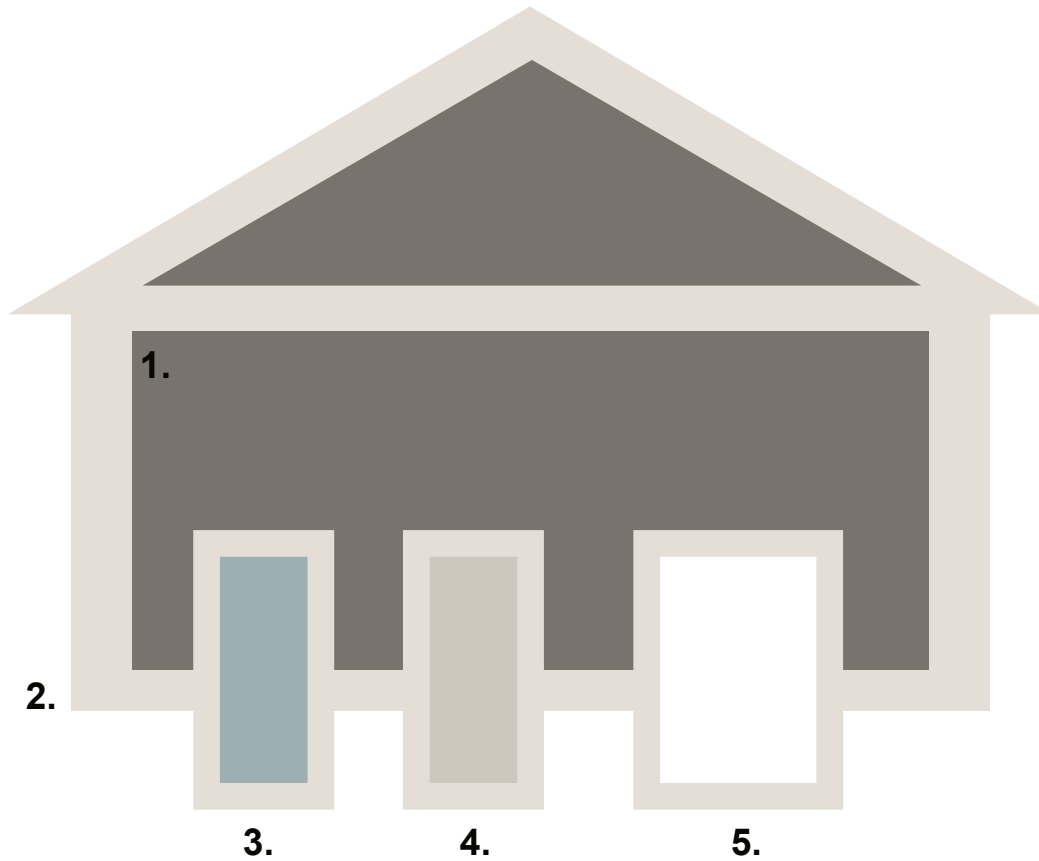

Deerfield Option 34

Sherwin-Williams

House Element	SW Number	SW Name	R	G	B	Color Sample
1. Body	SW 7019	Gauntlet Gray	120	115	110	
2. Trim	SW 7014	Eider White	226	222	216	
3. Front Door - Optional 1	SW 7613	Aqua-Sphere	156	176	179	
4. Front Door - Optional 2	SW 7015	Repose Gray	204	201	192	
5. Default Color		White	255	255	255	

BEHR

House Element	BEHR Number	BEHR Name	Color Sample
1. Body	790B-5	Simple Silhouette	
2. Trim	BWC-21	Poetic Light	
3. Front Door - Optional 1	PPF-36	Veranda Charm	
4. Front Door - Optional 2	790C-3	Dolphin Fin	
5. Default Color		White	

Colors shown are only approximate. Variations in equipment, such as printers, monitors, lighting conditions, etc. may cause colors to appear different than the actual colors. Please always refer to the actual paint samples from the manufacturers for the most accurate representation of the paint colors. 2023 Deerfield Community Association Inc.