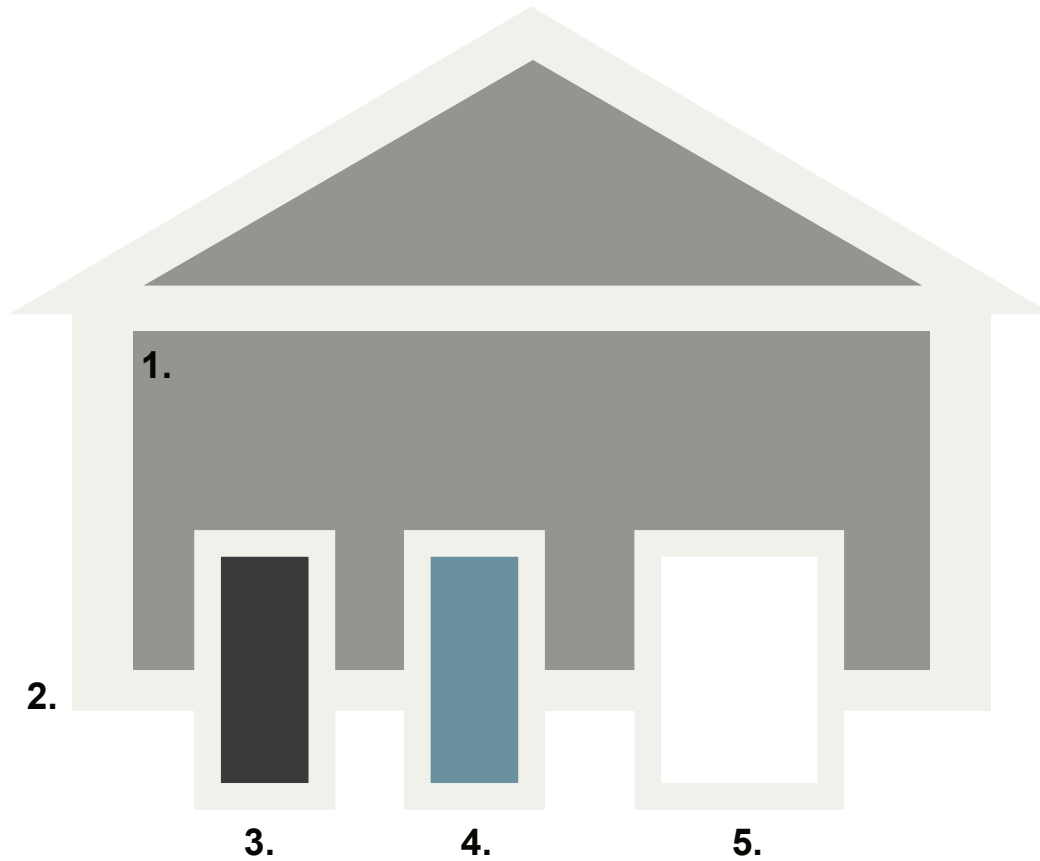

Deerfield Option 30

Sherwin-Williams

House Element	SW Number	SW Name	R	G	B	Color Sample
1. Body	SW 7669	Summit Gray	149	148	145	
2. Trim	SW 7006	Extra White	238	239	234	
3. Front Door - Optional 1	SW 6994	Greenblack	55	58	58	
4. Front Door - Optional 2	SW 9058	Secret Cove	104	144	157	
5. Default Color		White	255	255	255	

BEHR

House Element	BEHR Number	BEHR Name	Color Sample
1. Body	780F-5	Anonymous	
2. Trim	780E-1	Billowy Down	
3. Front Door - Optional 1	MQ5-5	Limousine Leather	
4. Front Door - Optional 2	550F-5	Winter Lake	
5. Default Color		White	

Colors shown are only approximate. Variations in equipment, such as printers, monitors, lighting conditions, etc. may cause colors to appear different than the actual colors. Please always refer to the actual paint samples from the manufacturers for the most accurate representation of the paint colors. 2023 Deerfield Community Association Inc.