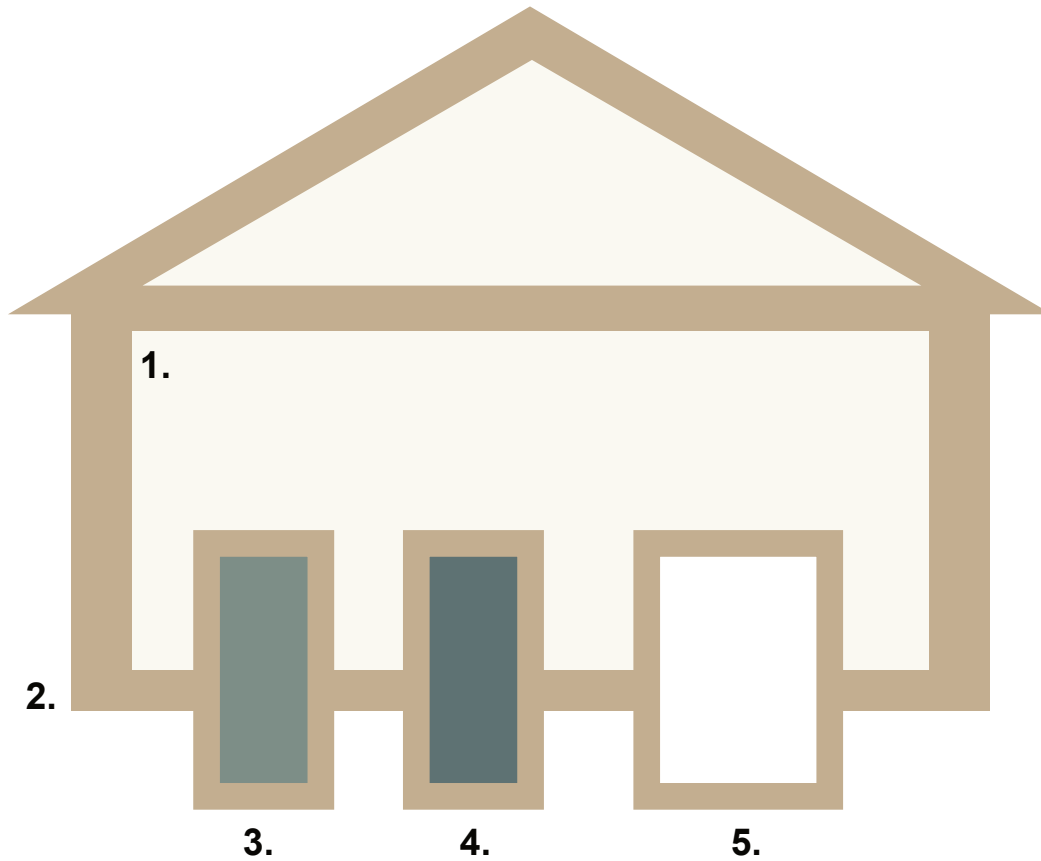

Deerfield Option 35

Sherwin-Williams

House Element	SW Number	SW Name	R	G	B	Color Sample
1. Body	SW 7757	High Reflective White	247	247	241	
2. Trim	SW 6157	Favorite Tan	193	174	145	
3. Front Door - Optional 1	SW 6214	Underseas	124	142	135	
4. Front Door - Optional 2	SW 6222	Riverway	93	114	116	
5. Default Color		White	255	255	255	

BEHR

House Element	BEHR Number	BEHR Name	Color Sample
1. Body	PPU18-06	Ultra Pure White	
2. Trim	740D-4	Mochachino	
3. Front Door - Optional 1	730F-5	Nature Retreat	
4. Front Door - Optional 2	N480-6	Nypd	
5. Default Color		White	

Colors shown are only approximate. Variations in equipment, such as printers, monitors, lighting conditions, etc. may cause colors to appear different than the actual colors. Please always refer to the actual paint samples from the manufacturers for the most accurate representation of the paint colors. 2023 Deerfield Community Association Inc.