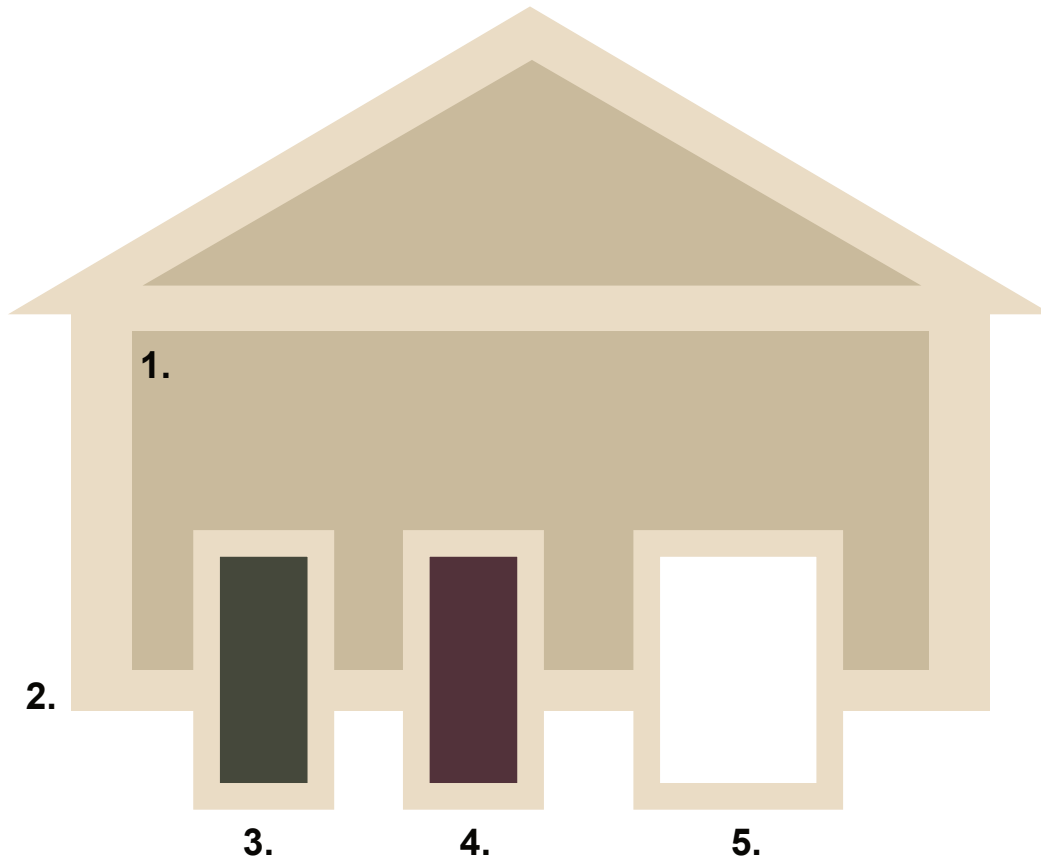

Deerfield Option 17

Sherwin-Williams

House Element	SW Number	SW Name	R	G	B	Color Sample
1. Body	SW 7689	Row House Tan	201	187	157	
2. Trim	SW 6126	Navajo White	233	220	198	
3. Front Door - Optional 1	SW 6209	Ripe Olive	68	72	61	
4. Front Door - Optional 2	SW 2704	Merlot	81	50	59	
5. Default Color		White	255	255	255	

BEHR

House Element	BEHR Number	BEHR Name	Color Sample
1. Body	S280-3	Practical Tan	
2. Trim	N290-2	Authentic Tan	
3. Front Door - Optional 1	BXC-12	Deep Forest	
4. Front Door - Optional 2	T18-04	Nocturne Shade	
5. Default Color		White	

Colors shown are only approximate. Variations in equipment, such as printers, monitors, lighting conditions, etc. may cause colors to appear different than the actual colors. Please always refer to the actual paint samples from the manufacturers for the most accurate representation of the paint colors. 2023 Deerfield Community Association Inc.