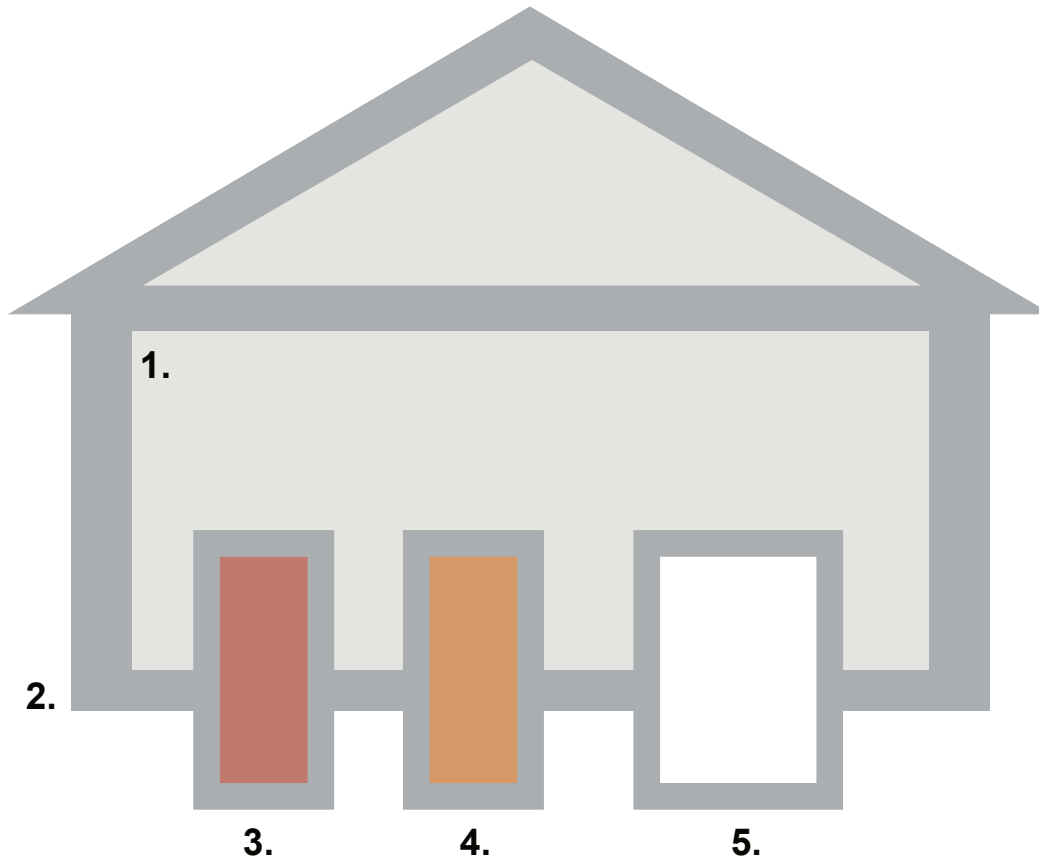

Deerfield Option 32

Sherwin-Williams

House Element	SW Number	SW Name	R	G	B	Color Sample
1. Body	SW 6252	Ice Cube	227	228	225	
2. Trim	SW 6255	Morning Fog	168	174	177	
3. Front Door - Optional 1	SW 9005	Coral Clay	191	121	110	
4. Front Door - Optional 2	SW 6360	Folksy Gold	214	153	105	
5. Default Color		White	255	255	255	

BEHR

House Element	BEHR Number	BEHR Name	Color Sample
1. Body	BL-W12	Canyon Wind	
2. Trim	730F-4	Flint Smoke	
3. Front Door - Optional 1	HDC-FL14-2	November	
4. Front Door - Optional 2	PPH-17	Caramel Dulce	
5. Default Color		White	

Colors shown are only approximate. Variations in equipment, such as printers, monitors, lighting conditions, etc. may cause colors to appear different than the actual colors. Please always refer to the actual paint samples from the manufacturers for the most accurate representation of the paint colors. 2023 Deerfield Community Association Inc.