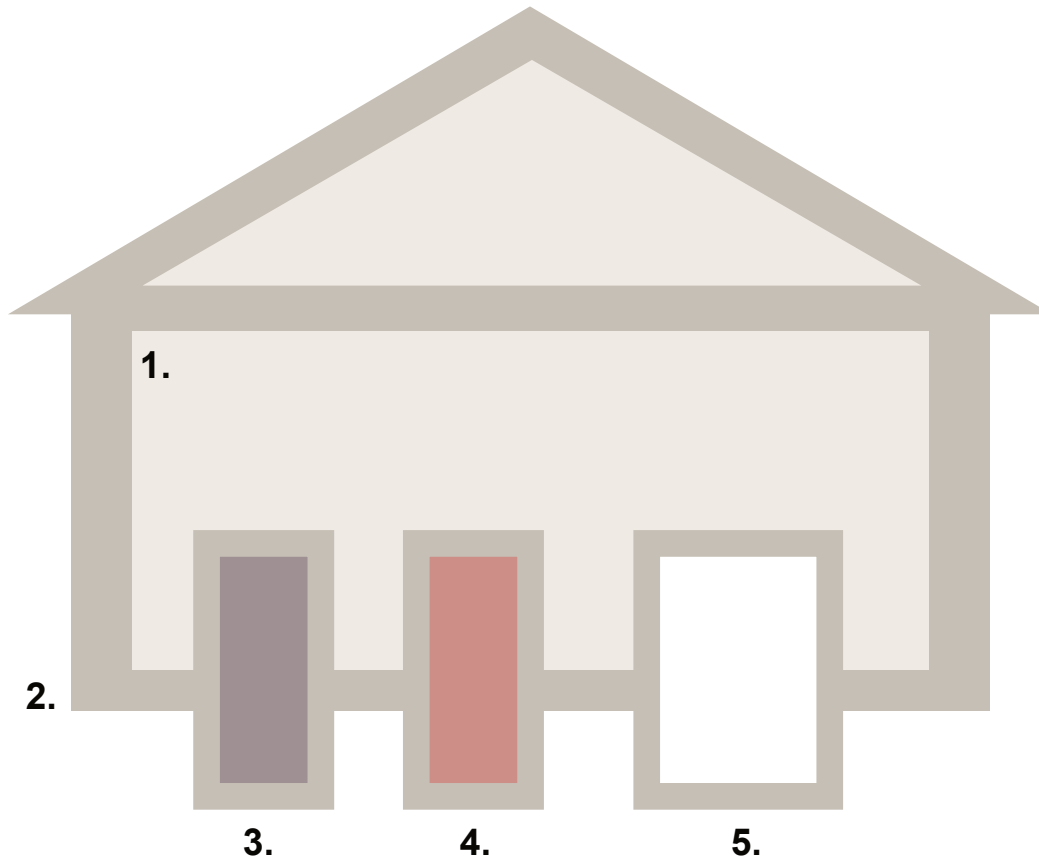

Deerfield Option 39

Sherwin-Williams

House Element	SW Number	SW Name	R	G	B	Color Sample
1. Body	SW 7004	Snowbound	237	234	229	
2. Trim	SW 7641	Colonnade Gray	198	192	182	
3. Front Door - Optional 1	SW 9157	Autumn Orchid	157	144	147	
4. Front Door - Optional 2	SW 6318	Resounding Rose	205	142	137	
5. Default Color		White	255	255	255	

BEHR

House Element	BEHR Number	BEHR Name	Color Sample
1. Body	750A-1	Chalk	
2. Trim	BNC-04	Comforting Gray	
3. Front Door - Optional 1	N140-4	Tavern Taupe	
4. Front Door - Optional 2	T15-20	Peach Preserve	
5. Default Color		White	

Colors shown are only approximate. Variations in equipment, such as printers, monitors, lighting conditions, etc. may cause colors to appear different than the actual colors. Please always refer to the actual paint samples from the manufacturers for the most accurate representation of the paint colors. 2023 Deerfield Community Association Inc.